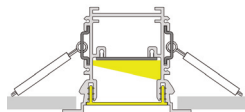

6. Lens

EXT	Frosted acrylic lens
ASY+WD	Asymmetric lens+clear diffuser

7. Additional options

EM	1.5 hour Emergency Kit
MS	Motion sensor
Others	Contact factory