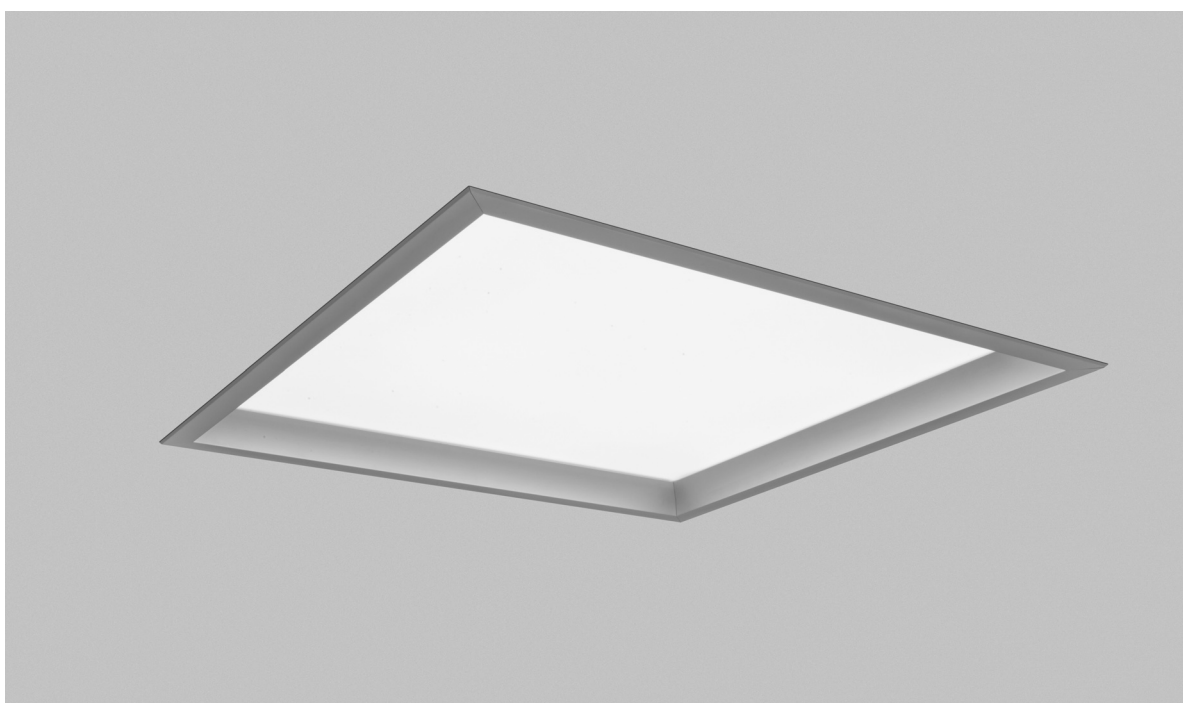

LUCERNA

Recessed Panel

LUCERNA

Recessed Panel

ZALITE

Dimensions

Distribution

1. Base Model

LUCERNA

Recessed

2. Nominal Size

.3M x .6M

Contact factory for custom sizes

.6M x .6M

.6M x 1.2M

3. LED

(Data shown for a 600 x 600mm)

STD

LED board, 4600 delivered lm/M, 125 lm/W@4000K

4. LED Driver (direct - Integral on top) (direct/indirect - remote only)

0/1-10V

0/1-10V dimming

DALI

DALI dimming