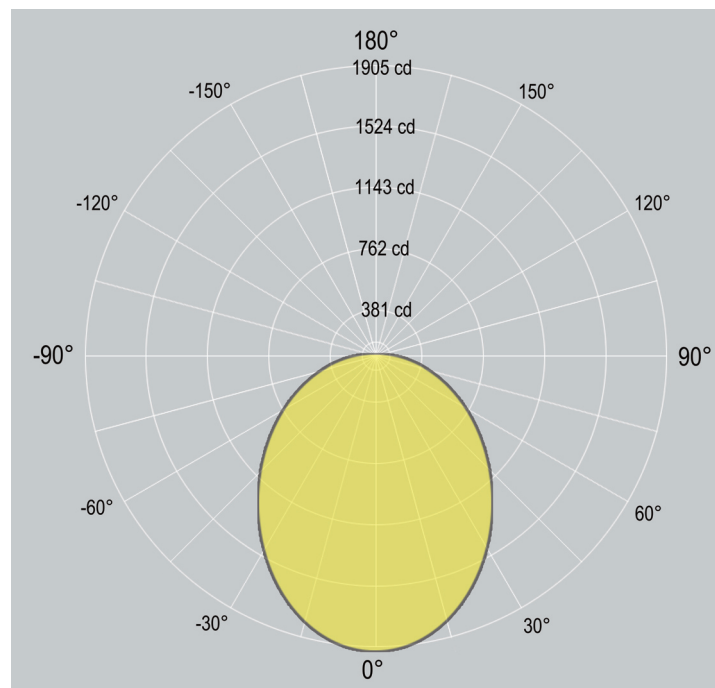

LUCERNA

Recessed Panel

LUCERNA

Recessed Panel

ZALITE

Dimensions

Distribution

1. Base Model

LUCERNA

Recessed

2. Nominal Size

.3M x .6M

Contact factory for custom sizes

.6M x .6M

.6M x 1.2M

3. LED

(Data shown for a 600 x 600mm)

STD

LED board, 4600 delivered lm/M, 125 lm/W@4000K

4. LED Driver (direct - Integral on top) (direct/indirect - remote only)

0/1-10V

0/1-10V dimming

DALI

DALI dimming