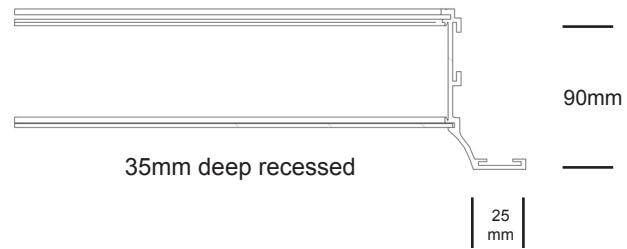

LUCERNA

Recessed Panel

LUCERNA

Recessed Panel

ZALITE

Dimensions

Distribution

1. Base Model

LUCERNA

Recessed

2. Nominal Size

.3M x .6M

Contact factory for custom sizes

.6M x .6M

.6M x 1.2M

3. LED

(Data shown for a 600 x 600mm)

STD

LED board, 4600 delivered lm/M, 125 lm/W@4000K

4. LED Driver (direct - Integral on top) (direct/indirect - remote only)

0/1-10V

0/1-10V dimming

DALI

DALI dimming