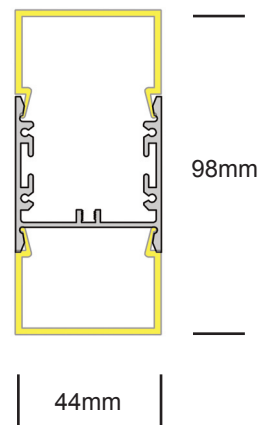

FIVE BOW H - FBH

Indirect / Direct

Suspended
Wall

FIVE BOW H - FBH

INDIRECT / DIRECT - Suspended, Wall

ZALITE

Dimensions

FLAT / DROP

DROP / DROP

Distribution

FIVE BOW H - FBH

INDIRECT / DIRECT - Suspended, Wall

1. Base Model

FBH-S	Suspended (Indirect / Direct)
FBH-WM	Wall Mounted (Indirect / Direct)

2. Run Length

Enter total linear length, (example: 6M)

3. LED Lamping (Direct and indirect) - If indirect light is not required order "FB" fitting.

STD - **xxxxK** (example: STD-4000K) Standard Output, LED 2x20W/M 4500 delivered lumen, 97 lm/W

HI - **xxxxK** (example: HI-4000K) High Output, LED 2x30W/M 6400 delivered lumen, 92 lm/W