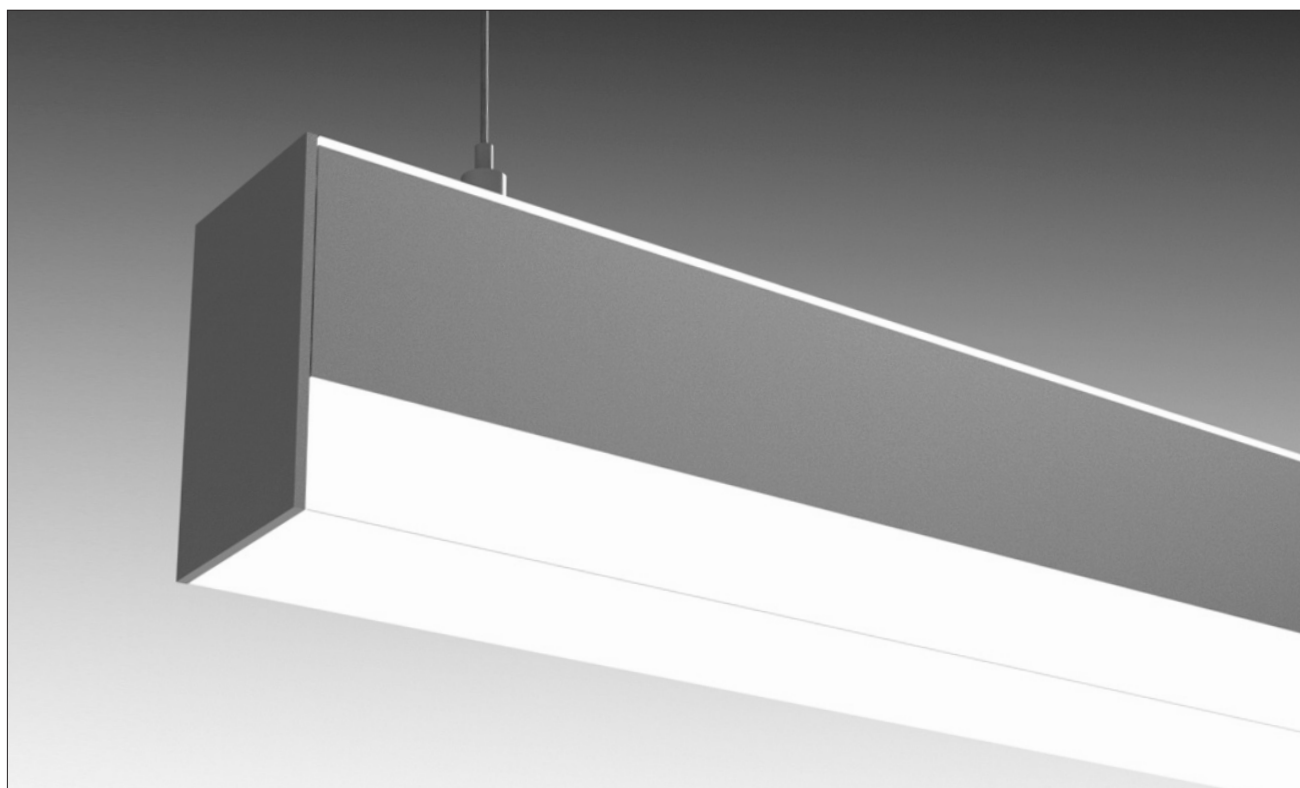

FIVE BOW H - FBH

Indirect / Direct

Suspended
Wall

FIVE BOW H - FBH

INDIRECT / DIRECT - Suspended, Wall

ZALITE

Dimensions

FLAT / DROP

DROP / DROP

Distribution

FIVE BOW H - FBH

INDIRECT / DIRECT - Suspended, Wall

1. Base Model

FBH-S	Suspended (Indirect / Direct)
FBH-WM	Wall Mounted (Indirect / Direct)

2. Run Length

Enter total linear length, (example: 6M)