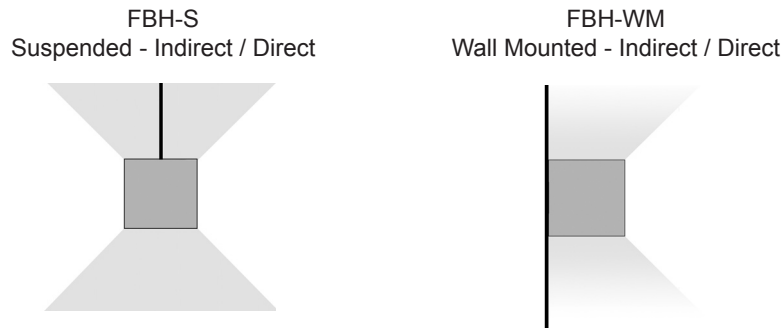

FIVE BOW H - FBH

Indirect / Direct

Suspended
Wall

FIVE BOW H - FBH

INDIRECT / DIRECT - Suspended, Wall

ZALITE

Dimensions

FLAT / DROP

DROP / DROP

Distribution

FIVE BOW H - FBH

INDIRECT / DIRECT - Suspended, Wall

1. Base Model

FBH-S	Suspended (Indirect / Direct)
FBH-WM	Wall Mounted (Indirect / Direct)

2. Run Length

Enter total linear length, (example: 6M)

3. LED Lamping (Direct and indirect) - If indirect light is not required order "FB" fitting.

STD - **xxxxK** (example: STD-4000K) Standard Output, LED 2x20W/M 4500 delivered lumen, 97 lm/W

HI - **xxxxK** (example: HI-4000K) High Output, LED 2x30W/M 6400 delivered lumen, 92 lm/W