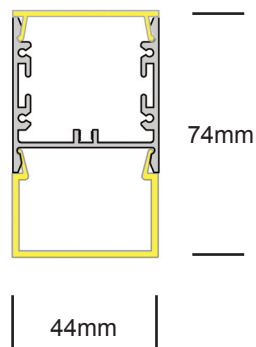

FIVE BOW H - FBH

Indirect / Direct

Suspended
Wall

FIVE BOW H - FBH

INDIRECT / DIRECT - Suspended, Wall

ZALITE

Dimensions

FLAT / DROP

DROP / DROP

Distribution

FIVE BOW H - FBH

INDIRECT / DIRECT - Suspended, Wall

1. Base Model

FBH-S	Suspended (Indirect / Direct)
FBH-WM	Wall Mounted (Indirect / Direct)

2. Run Length

Enter total linear length, (example: 6M)