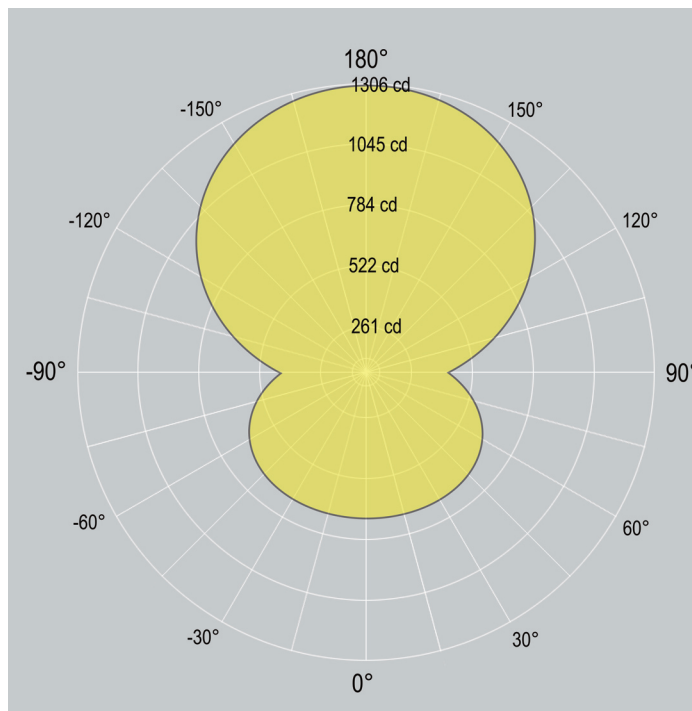

FIVE BOW H - FBH

Indirect / Direct

Suspended
Wall

FIVE BOW H - FBH

INDIRECT / DIRECT - Suspended, Wall

ZALITE

Dimensions

FLAT / DROP

DROP / DROP

Distribution

FIVE BOW H - FBH

INDIRECT / DIRECT - Suspended, Wall

1. Base Model

FBH-S	Suspended (Indirect / Direct)
FBH-WM	Wall Mounted (Indirect / Direct)

2. Run Length

Enter total linear length, (example: 6M)

3. LED Lamping (Direct and indirect) - If indirect light is not required order "FB" fitting.

STD - **xxxxK** (example: STD-4000K) Standard Output, LED 2x20W/M 4500 delivered lumen, 97 lm/W

HI - **xxxxK** (example: HI-4000K) High Output, LED 2x30W/M 6400 delivered lumen, 92 lm/W

CCT: 3000K 3500K 4000K Option: 2700K 5000K 5700K 6500K

CV - **xxxxK** Additional LED Options
Constant Voltage (for custom lengths) 24/12VDC
Contact factory for detail

TW Tunable White (2700K - 6500K)

RGBW Contact factory for detail
RGB+WHITE - 24/12VDC
Contact factory for detail