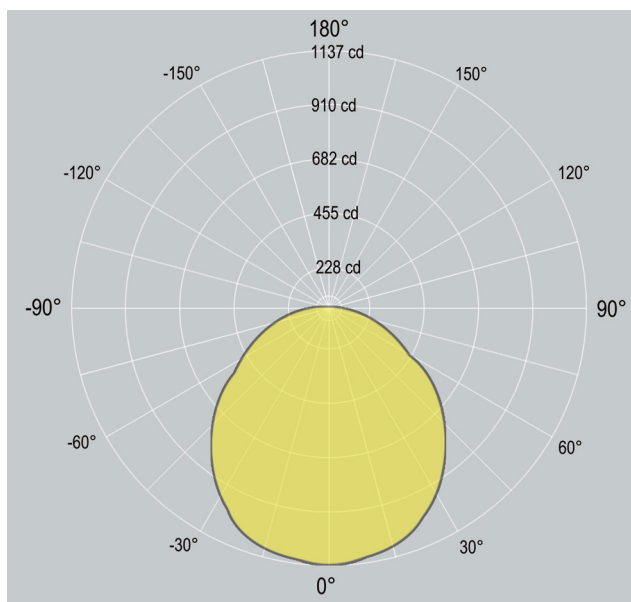

FIVE BOW RECESSED CORNER FBRC & FBRCB

ZALITE

Distribution

FBRC - OPEN