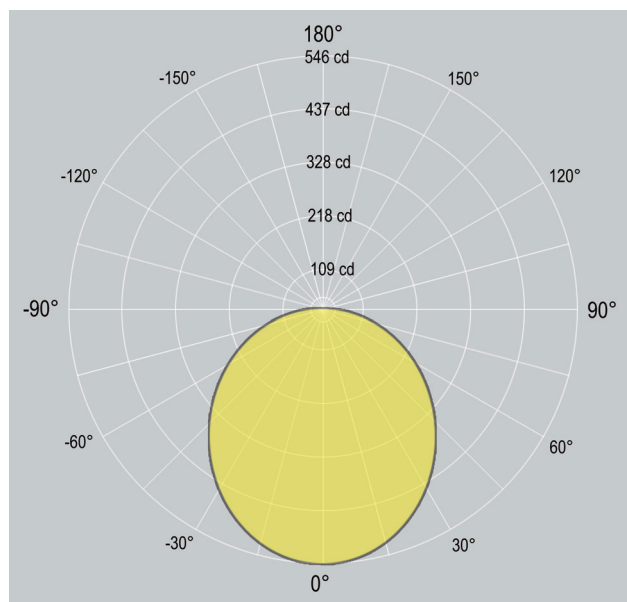

FIVE BOW RECESSED CORNER FBRC & FBRCB

ZALITE

Distribution

FBRC - DIFFUSER