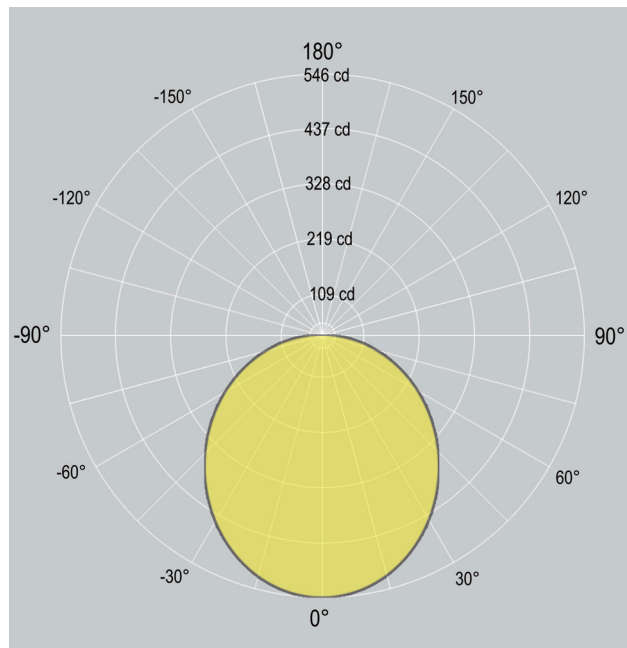

FBRCB - DIFFUSER