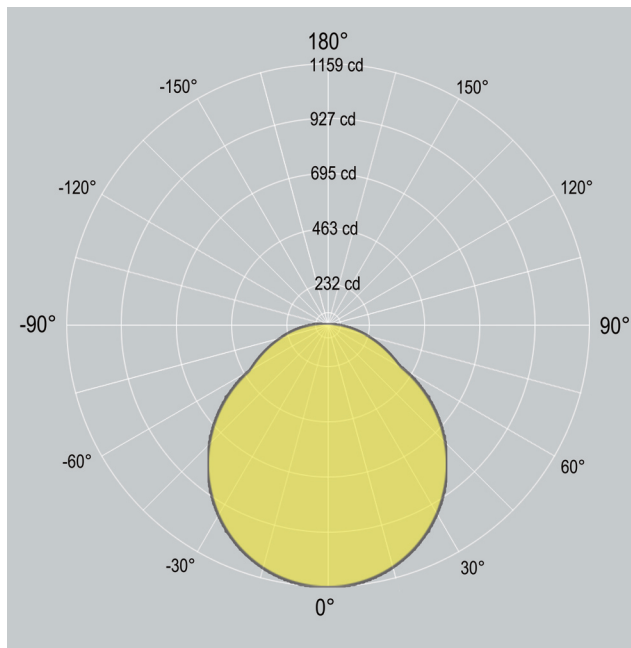

FBRCB - OPEN