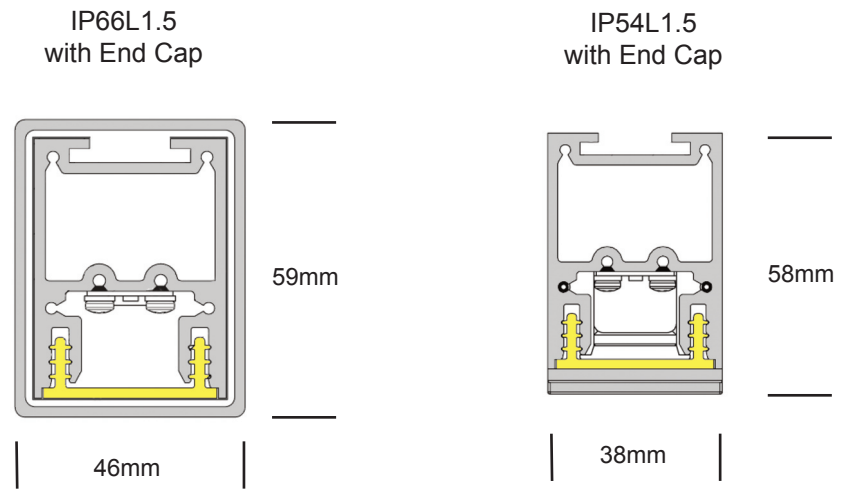


IP66L1.5

IP54L1.5

Water protected

Suspended

Wall

Surface

IP66L1.5 & IP54L1.5

Suspended, Wall, Surface

ZALITE

Dimensions

Distribution

IP66L1.5 & IP54L1.5

Suspended, Wall, Surface

1. Base Model

IP66L1.5-S	Suspended - IP66
IP66L1.5-WM	Articulating Wall Mount - IP66
IP66L1.5-SM	Surface Mounted (Indirect) - IP66
IP54L1.5-S	Suspended - IP54
IP54L1.5-WM	Articulating Wall Mount - IP54
IP54L1.5-SM	Surface Mounted (Indirect) - IP54

IP66L1.5-S & IP54L1.5-S
Suspended

IP66L1.5-SM & IP54L1.5-SM
Surface Mount

IP66L1.5-WM & IP54L1.5-WM
Articulating Wall Mount

2. Run Length

xxxM	1.5M maximum Separate fixtures can be joined end to end.
------	---