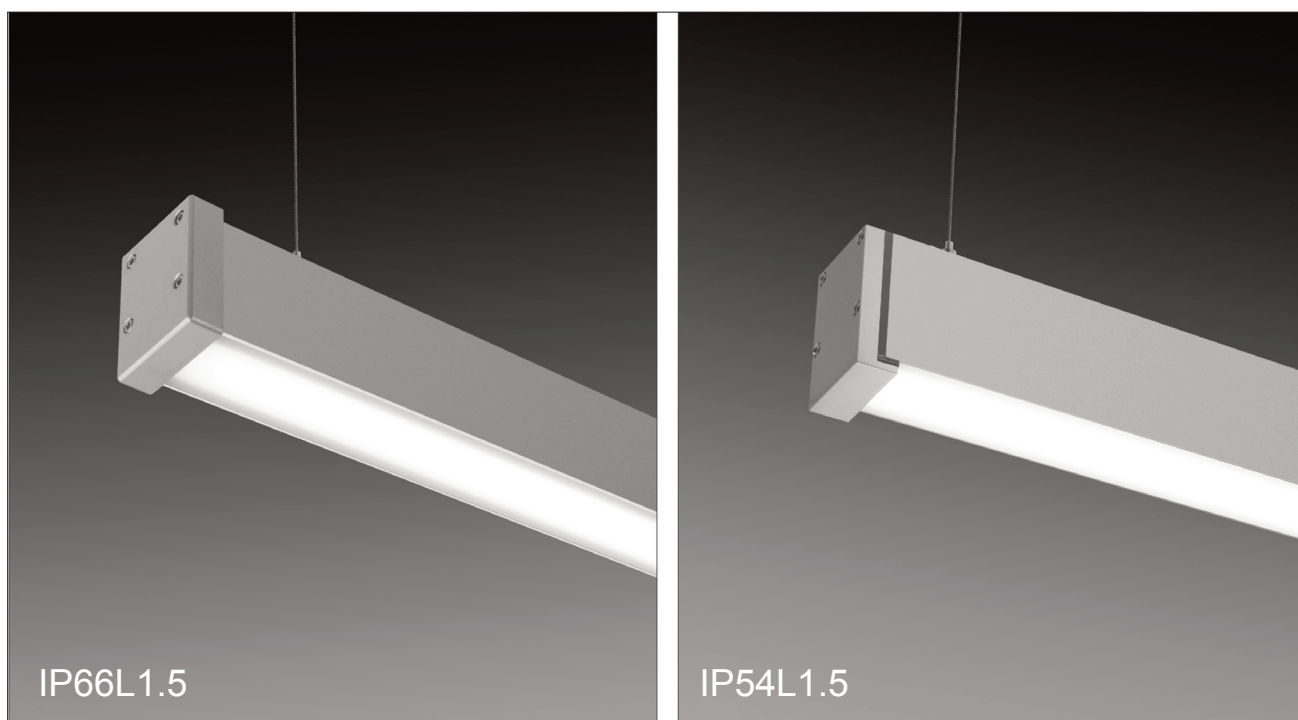


IP66L1.5

IP54L1.5

Water protected

Suspended

Wall

Surface

IP66L1.5 & IP54L1.5

Suspended, Wall, Surface

ZALITE

Dimensions

Distribution

IP66L1.5 & IP54L1.5

Suspended, Wall, Surface

1. Base Model

IP66L1.5-S	Suspended - IP66
IP66L1.5-WM	Articulating Wall Mount - IP66
IP66L1.5-SM	Surface Mounted (Indirect) - IP66
IP54L1.5-S	Suspended - IP54
IP54L1.5-WM	Articulating Wall Mount - IP54
IP54L1.5-SM	Surface Mounted (Indirect) - IP54

IP66L1.5-S & IP54L1.5-S
Suspended

IP66L1.5-SM & IP54L1.5-SM
Surface Mount

IP66L1.5-WM & IP54L1.5-WM
Articulating Wall Mount

2. Run Length

xxxM	1.5M maximum Separate fixtures can be joined end to end.
------	---