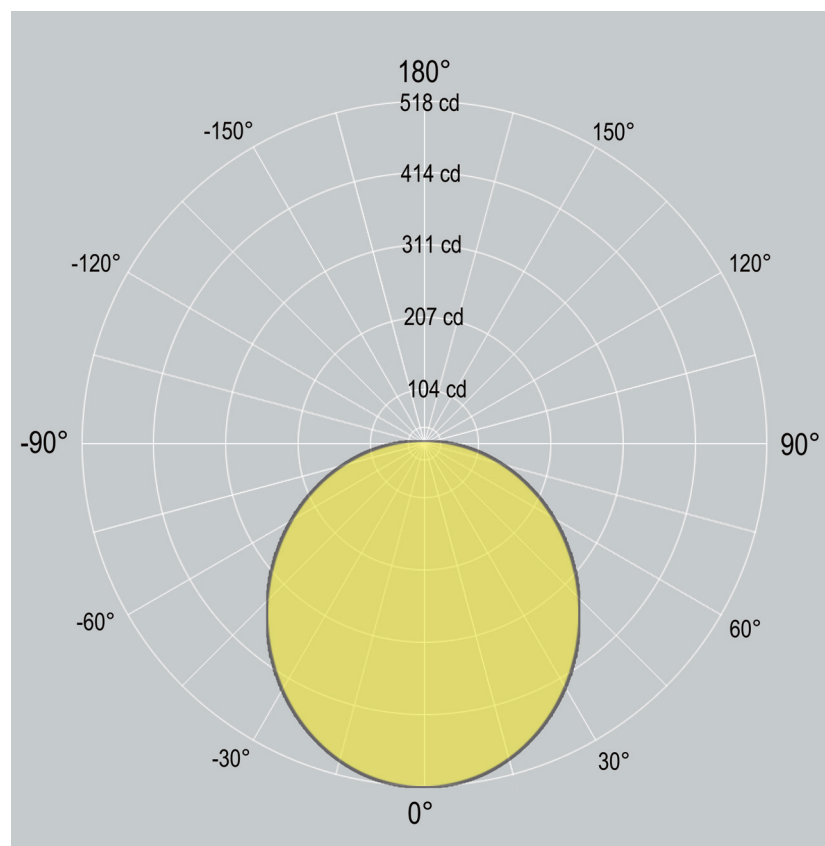


IP66L1.5

IP54L1.5

Water protected

Suspended

Wall

Surface

IP66L1.5 & IP54L1.5

Suspended, Wall, Surface

ZALITE

Dimensions

Distribution

IP66L1.5 & IP54L1.5

Suspended, Wall, Surface

1. Base Model

IP66L1.5-S	Suspended - IP66
IP66L1.5-WM	Articulating Wall Mount - IP66
IP66L1.5-SM	Surface Mounted (Indirect) - IP66
IP54L1.5-S	Suspended - IP54
IP54L1.5-WM	Articulating Wall Mount - IP54
IP54L1.5-SM	Surface Mounted (Indirect) - IP54

3. LED Lamping

STD - xxxxK (example: STD-4000K)	Standard Output, LED 20W/M 1400 delivered lumen, 64 lm/W
HI - xxxxK (example: HI-4000K)	High Output, LED 30W/M 2100 delivered lumen, 61 lm/W
	CCT: 3000K 3500K 4000K Option: 2700K 5000K 5700K 6500K
CV - xxxxK	Additional LED Options Constant Voltage (for custom lengths) 24/12VDC Contact factory for detail
TW	Tunable White (2700K - 6500K) Contact factory for detail
RGBW	RGB+WHITE - 24/12VDC Contact factory for detail