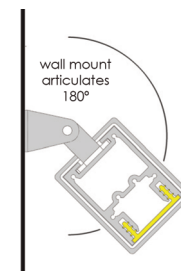

ZALITE

Dimensions

Distribution

IP66L1.5 & IP54L1.5

Suspended, Wall, Surface

1. Base Model

IP66L1.5-S	Suspended - IP66
IP66L1.5-WM	Articulating Wall Mount - IP66
IP66L1.5-SM	Surface Mounted (Indirect) - IP66
IP54L1.5-S	Suspended - IP54
IP54L1.5-WM	Articulating Wall Mount - IP54
IP54L1.5-SM	Surface Mounted (Indirect) - IP54

IP66L1.5-S & IP54L1.5-S
Suspended

IP66L1.5-SM & IP54L1.5-SM
Surface Mount

IP66L1.5-WM & IP54L1.5-WM
Articulating Wall Mount

2. Run Length

xxxM	1.5M maximum Separate fixtures can be joined end to end.
------	---