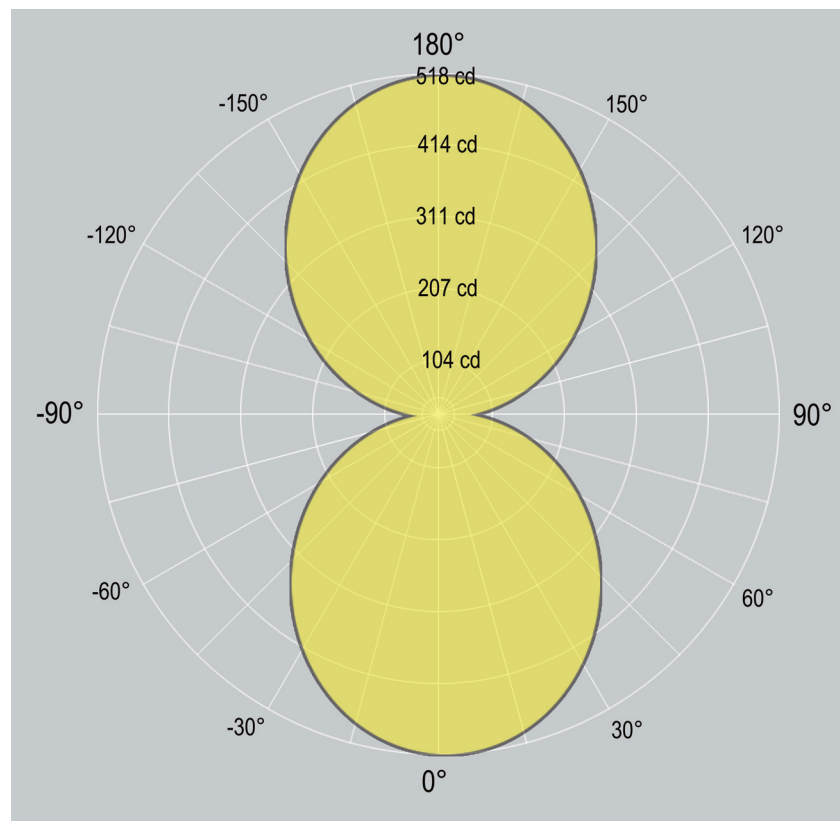

IPL1.5WGID

Water protected

Wall Grazer Direct / Indirect

IPL1.5WGID

Wall Grazer Direct / Indirect

ZALITE

Dimensions

IP66L1.5WGID
with End Cap

Distribution

IPL1.5WGID

Wall Grazer Direct / Indirect

1. Base Model

IPL1.5WGID

Wall Grazer Direct / Indirect- IP66

IPL1.5WGID
Wall Grazer Direct/Indirect

2. Run Length

xxxM

1.5M maximum per single length
Sererate fixtures can be joined end to end.

3. LED Lamping

STD - xxxxK (example: STD-4000K)

Standard Output, LED 2X20W/M 2850 delivered lumen, 64 lm/W

HI - xxxxK (example: HI-4000K)

High Output, LED 30W/M 4250 delivered lumen, 61 lm/W

CCT: 3000K 3500K 4000K Option: 2700K 5000K 5700K 6500K

CV - xxxxK

Additional LED Options

Constant Voltage (for custom lengths) 24/12VDC

Contact factory for detail