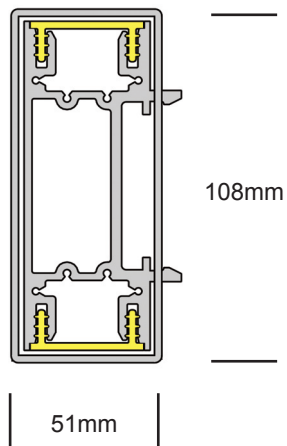

IPL1.5WGID

Water protected

Wall Grazer Direct / Indirect

IPL1.5WGID

Wall Grazer Direct / Indirect

ZALITE

Dimensions

IP66L1.5WGID
with End Cap

Distribution

IPL1.5WGID

Wall Grazer Direct / Indirect

1. Base Model

IPL1.5WGID

Wall Grazer Direct / Indirect- IP66

IPL1.5WGID
Wall Grazer Direct/Indirect

2. Run Length

xxxM

1.5M maximum per single length
Sererate fixtures can be joined end to end.

3. LED Lamping

STD - xxxxK (example: STD-4000K)

Standard Output, LED 2X20W/M 2850 delivered lumen, 64 lm/W

HI - xxxxK (example: HI-4000K)