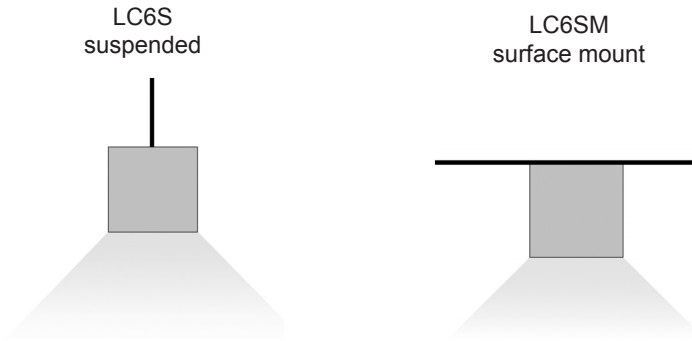


LIGHT CHANNEL 6 – LC6

Retractable spot system

Suspended
Surface Mount

LIGHT CHANNEL 6 — LC6

Suspended, Surface Mount

ZALITE

Dimensions

Distribution

25W Spot 38 degree beam angle

LIGHT CHANNEL 6 — LC6

Suspended, Surface Mount

1. MODEL

LC6-S	Suspended
LC6-SM	Surface Mount

2. RUN LENGTH

xxxx mm

3. QUANTITY of SPOTS

xxx SPOTS

4. LED SPECIFICATION

- D110/40 - 18W - 15°
- D110/40 - 18W - 24°
- D110/40 - 18W - 38°
- D110/40 - 18W - 48°

- D110/40 - 26W - 15°
- D110/40 - 26W - 24°
- D110/40 - 26W - 38°
- D110/40 - 26W - 48°