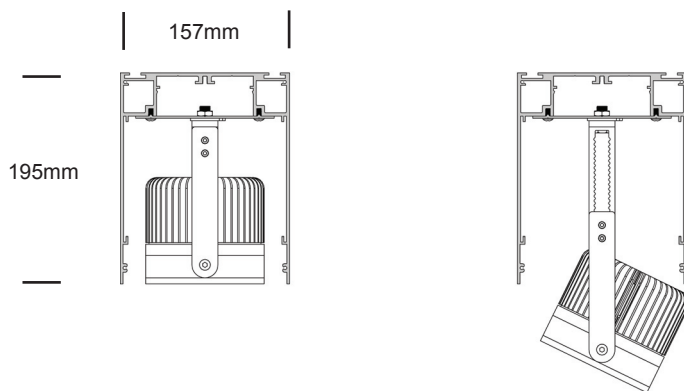


LIGHT CHANNEL 6 – LC6

Retractable spot system

Suspended
Surface Mount

LIGHT CHANNEL 6 — LC6

Suspended, Surface Mount

ZALITE

Dimensions

Distribution

25W Spot 38 degree beam angle

LIGHT CHANNEL 6 — LC6

Suspended, Surface Mount

1. MODEL

LC6-S	Suspended
LC6-SM	Surface Mount

2. RUN LENGTH

xxxx mm

3. QUANTITY of SPOTS

xxx SPOTS

4. LED SPECIFICATION

- D110/40 - 18W - 15°
- D110/40 - 18W - 24°
- D110/40 - 18W - 38°
- D110/40 - 18W - 48°

- D110/40 - 26W - 15°
- D110/40 - 26W - 24°
- D110/40 - 26W - 38°
- D110/40 - 26W - 48°