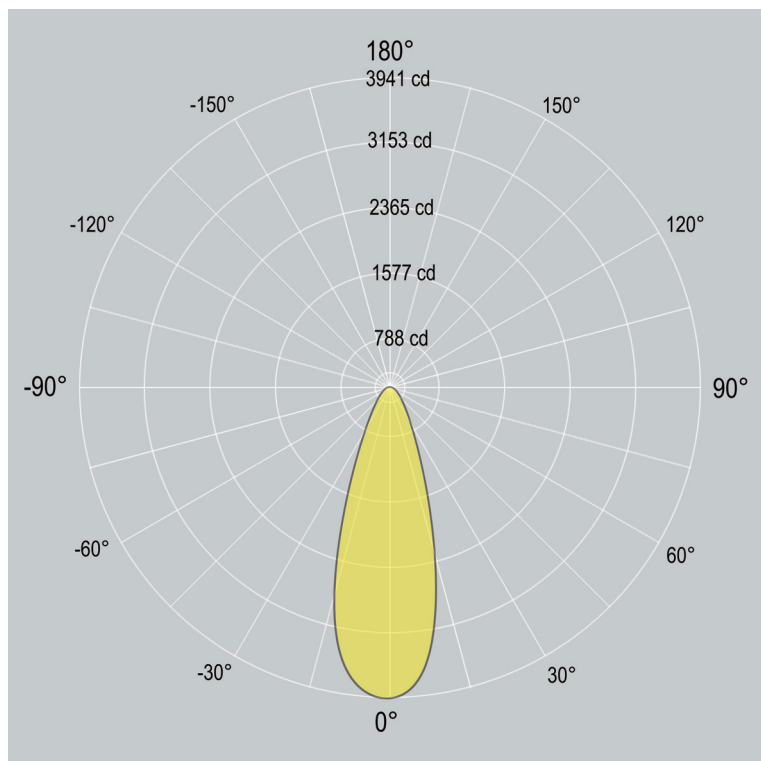


LIGHT CHANNEL 6 – LC6

Retractable spot system

Suspended
Surface Mount

LIGHT CHANNEL 6 — LC6

Suspended, Surface Mount

ZALITE

Dimensions

Distribution

25W Spot 38 degree beam angle

LIGHT CHANNEL 6 — LC6

Suspended, Surface Mount

1. MODEL

LC6-S	Suspended
LC6-SM	Surface Mount

2. RUN LENGTH

xxxx mm

3. QUANTITY of SPOTS

xxx SPOTS

4. LED SPECIFICATION

- D110/40 - 18W - 15°
- D110/40 - 18W - 24°
- D110/40 - 18W - 38°
- D110/40 - 18W - 48°

- D110/40 - 26W - 15°
- D110/40 - 26W - 24°
- D110/40 - 26W - 38°
- D110/40 - 26W - 48°

		• D110/60 SPOT - 38W & 49W 110mm Diameter base / 60mm tall heat sink							
		*DELIVERED LUMENS							
D110/60 - 38 WATTS				D110/60 - 49 WATTS					
CITIZEN GEN 6 - CLU038-1206C4				CITIZEN GEN 6 - CLU038-1206C4					
1000mA				1250mA					
15° BEAM	24° BEAM	38° BEAM	48° BEAM	15° BEAM	24° BEAM	38° BEAM	48° BEAM		
LOR 90%	LOR 87%	LOR 83%	LOR 74%	LOR 90%	LOR 87%	LOR 83%	LOR 74%		
3000K	4000K	3000K	4000K	3000K	4000K	3000K	4000K	3000K	4000K
*4727 lm	*4849 lm	*4569 lm	*4687 lm	*4359 lm	*4472 lm	*3886 lm	*3987 lm	*5840 lm	*5853 lm
124 lm/W	128 lm/W	120 lm/W	123 lm/W	115 lm/W	118 lm/W	102 lm/W	105 lm/W	119 lm/W	120 lm/W
								*5645 lm	*5658 lm
								*5386 lm	*5391 lm
								*4802 lm	*4812 lm