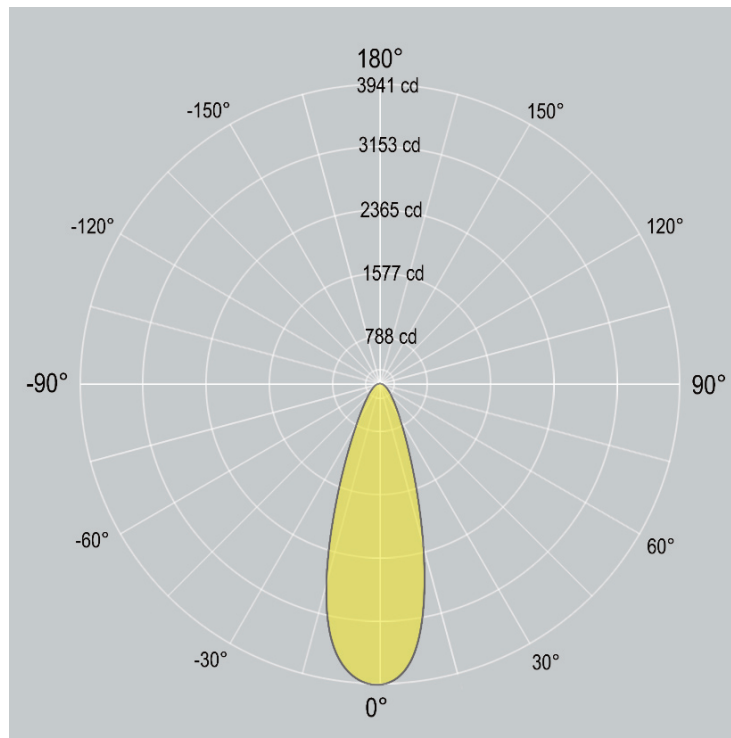

LIGHT CHANNEL 6 RECESSED

LCR6 & LCR6T

Recessed

**LIGHT
FORMS**

Dimensions

Distribution