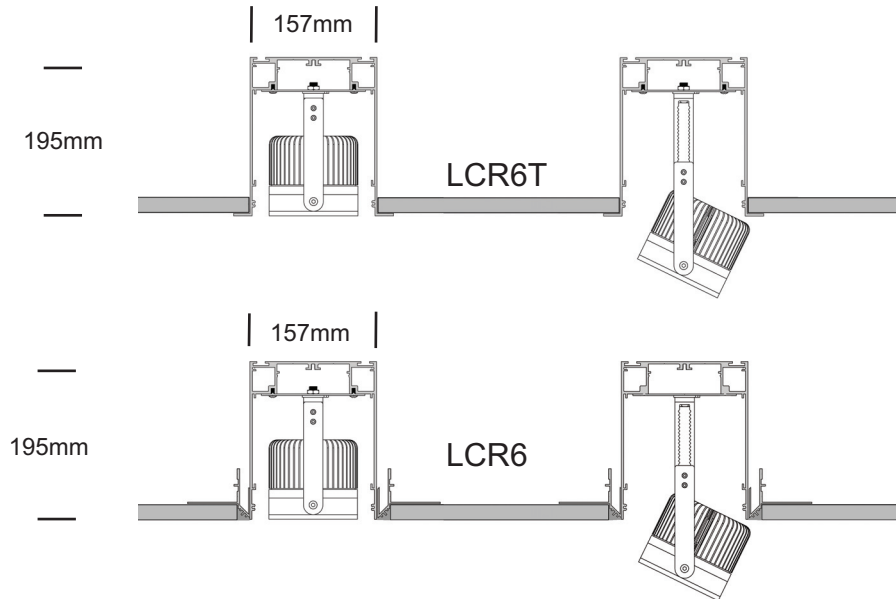

LIGHT CHANNEL 6 RECESSED

LCR6T & LCR6

Recessed - retractable spot system

LIGHT CHANNEL 6 RECESSED

LCR6 & LCR6T

Recessed

**LIGHT
FORMS**

Dimensions

Distribution

LIGHT CHANNEL 6 RECESSED

LCR6 & LCR6T

Recessed

LIGHT FORMS

1. MODEL

| | |
|-------|----------------------|
| LCR6 | Recessed (Trimless) |
| LCR6T | Recessed (with Trim) |

LCR6 & LCR6T
Recessed

2. RUN LENGTH

xxxx mm enter over-all length (...with trim is ordering LCR6T)

3. QUANTITY of SPOTS

xxx SPOTS

4. LED SPECIFICATION

D110/40 - 18W - 15°

D110/40 - 18W - 24°

D110/40 - 18W - 38°