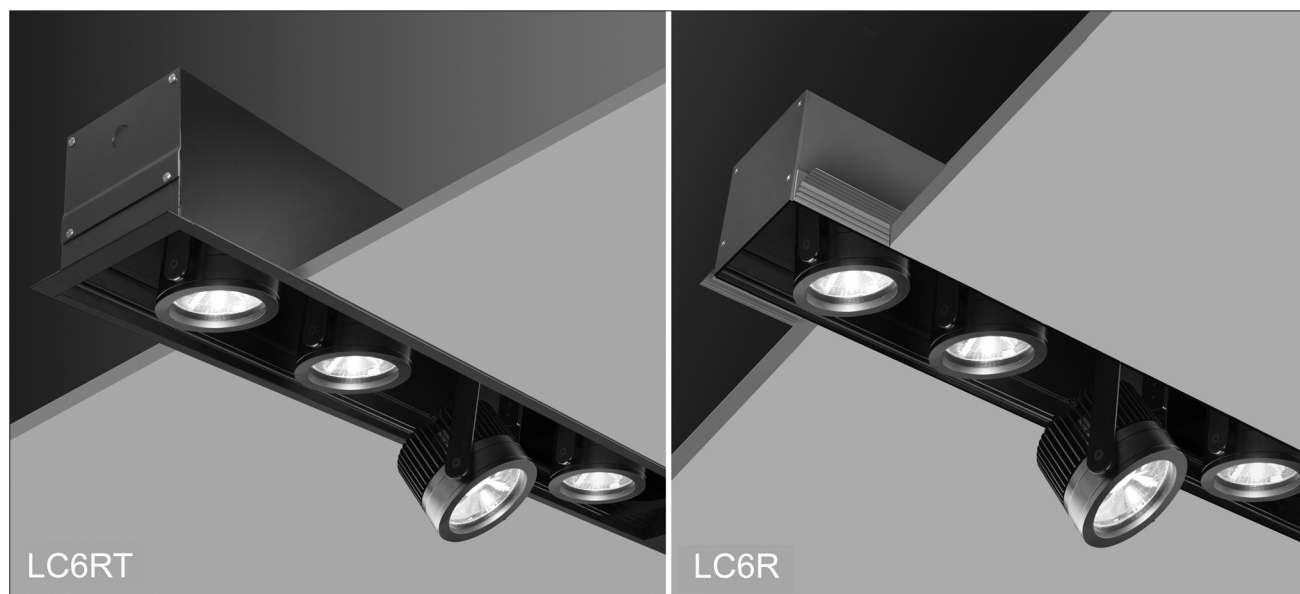

LIGHT CHANNEL 6 RECESSED

LCR6T & LCR6

Recessed - retractable spot system

LIGHT CHANNEL 6 RECESSED

LCR6 & LCR6T

Recessed

**LIGHT
FORMS**

Dimensions

Distribution

LIGHT CHANNEL 6 RECESSED

LCR6 & LCR6T

Recessed

LIGHT FORMS

1. MODEL

| | |
|-------|----------------------|
| LCR6 | Recessed (Trimless) |
| LCR6T | Recessed (with Trim) |

LCR6 & LCR6T
Recessed