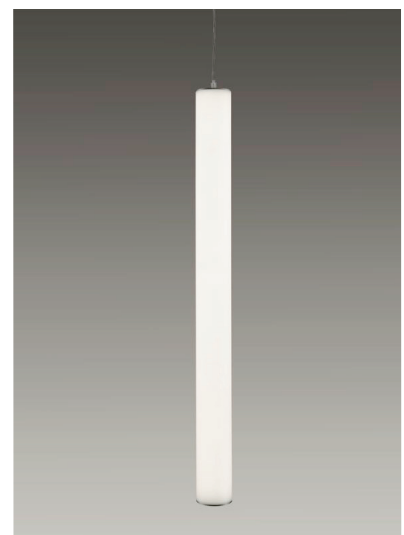

LIGHTRODS

- LIGHTROD 50 ROUND
- LIGHTROD 70 ROUND
- LIGHTROD 80 ROUND
- LIGHTROD 100 ROUND
- LIGHTROD 70x70 SQUARE

LIGHTRODS

Suspended, Wall Mounted

ZALITE

LIGHTRODS

Suspended, Wall Mounted

ZALITE

Dimensions

LIGHTROD50

50 mm

LIGHTROD70

70 mm

LIGHTROD70SQ

70 x 70 mm

LIGHTROD80

80 mm

LIGHTROD100

100 mm

Distribution

Lightrod50

Lightrod70

Lightrod80

Lightrod100

LIGHTRODS

Suspended, Wall Mounted

ZALITE

1. Base Model

LIGHTROD50-HS	Horizontal Suspended - 50mm round acrylic tube
LIGHTROD50-VS	Vertical Suspended - 50mm round acrylic tube
LIGHTROD50-WM	Wall Mounted - 50mm round acrylic tube
LIGHTROD70-HS	Horizontal Suspended - 70mm round acrylic tube
LIGHTROD70-VS	Vertical Suspended - 70mm round acrylic tube
LIGHTROD70-WM	Wall Mounted - 70mm round acrylic tube
LIGHTROD80-HS	Horizontal Suspended - 80mm round acrylic tube
LIGHTROD80-VS	Vertical Suspended - 80mm round acrylic tube
LIGHTROD80-WM	Wall Mounted - 80mm round acrylic tube
LIGHTROD100-HS	Horizontal Suspended - 100mm round acrylic tube
LIGHTROD100-VS	Vertical Suspended - 100mm round acrylic tube
LIGHTROD100-WM	Wall Mounted - 100mm round acrylic tube
LIGHTROD70SQ-HS	Horizontal Suspended - 70mm square acrylic tube
LIGHTROD70SQ-VS	Vertical Suspended - 70mm square acrylic tube
LIGHTROD70SQ-WM	Wall Mounted - 70mm square acrylic tube