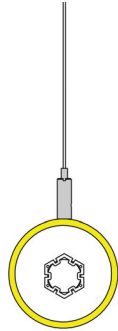

LIGHTRODS

- LIGHTROD 50 ROUND
- LIGHTROD 70 ROUND
- LIGHTROD 80 ROUND
- LIGHTROD 100 ROUND
- LIGHTROD 70x70 SQUARE

LIGHTRODS

Suspended, Wall Mounted

ZALITE

LIGHTRODS

Suspended, Wall Mounted

ZALITE

Dimensions

LIGHTROD50

50 mm

LIGHTROD70

70 mm

LIGHTROD70SQ

70 x 70 mm

LIGHTROD80

LIGHTRODS

Suspended, Wall Mounted

ZALITE

1. Base Model

LIGHTROD50-HS	Horizontal Suspended - 50mm round acrylic tube
LIGHTROD50-VS	Vertical Suspended - 50mm round acrylic tube
LIGHTROD50-WM	Wall Mounted - 50mm round acrylic tube
LIGHTROD70-HS	Horizontal Suspended - 70mm round acrylic tube
LIGHTROD70-VS	Vertical Suspended - 70mm round acrylic tube
LIGHTROD70-WM	Wall Mounted - 70mm round acrylic tube
LIGHTROD80-HS	Horizontal Suspended - 80mm round acrylic tube
LIGHTROD80-VS	Vertical Suspended - 80mm round acrylic tube
LIGHTROD80-WM	Wall Mounted - 80mm round acrylic tube
LIGHTROD100-HS	Horizontal Suspended - 100mm round acrylic tube
LIGHTROD100-VS	Vertical Suspended - 100mm round acrylic tube
LIGHTROD100-WM	Wall Mounted - 100mm round acrylic tube
LIGHTROD70SQ-HS	Horizontal Suspended - 70mm square acrylic tube
LIGHTROD70SQ-VS	Vertical Suspended - 70mm square acrylic tube
LIGHTROD70SQ-WM	Wall Mounted - 70mm square acrylic tube