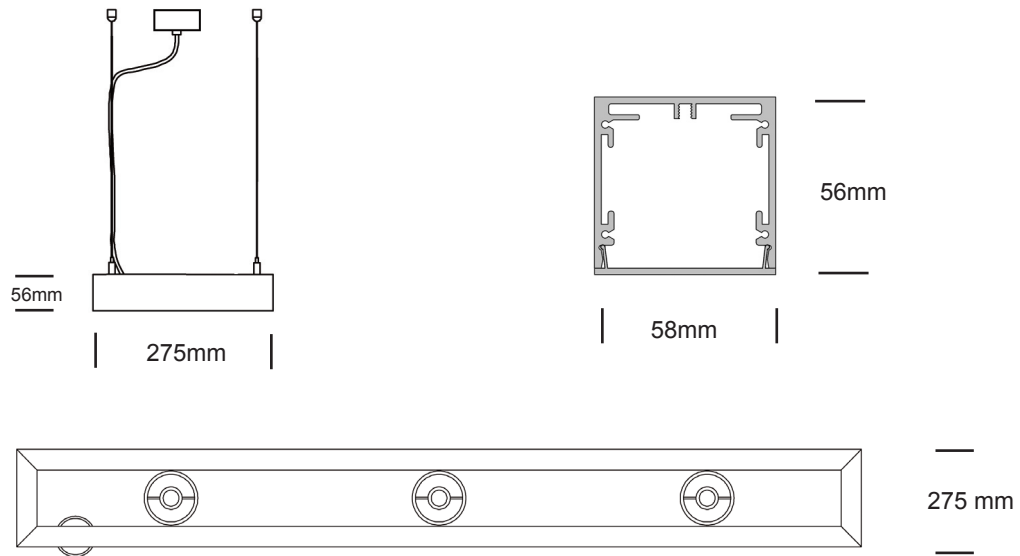

LIGHTPLANE 11 – LP11

TWIN CHANNEL SPOTS

Suspended

LIGHTPLANE 11 — LP11

Suspended

ZALITE

Dimensions

CHANNEL MADE BY LPL2.5 PROFILE

xxxx mm

3. QUANTITY of SPOTS

xxx SPOTS

4. LED SPECIFICATION

D50/60 - 7W - 25°

D50/60 - 7W - 40°

D50/80 - 13W - 25°

D50/80 - 13W - 40°