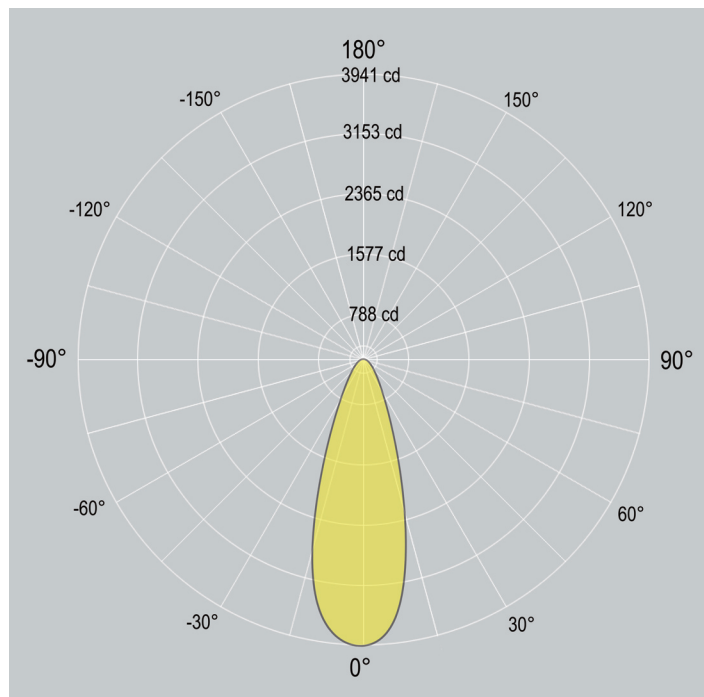

Distribution