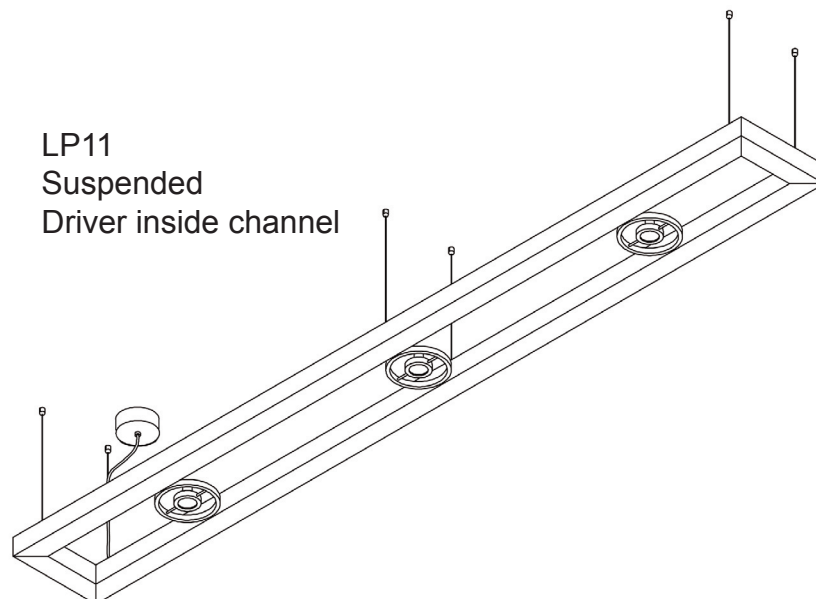

LIGHTPLANE 11 — LP11

ZALITE

Suspended

6. Driver

0/1-10V	0/1-10V dimming
DALI	DALI dimming
DMX	DMX dimming
NONDIM	Non-dimmable
OTHER	(Consult factory for options)

7. Finish

AL	Standard, natural aluminum
BK	Black powdercoat
WH	White powdercoat
Custom	Custom Color

8. Additional options

EM	1.5 hour Emergency Kit
MS	Motion sensor
Others	Contact factory