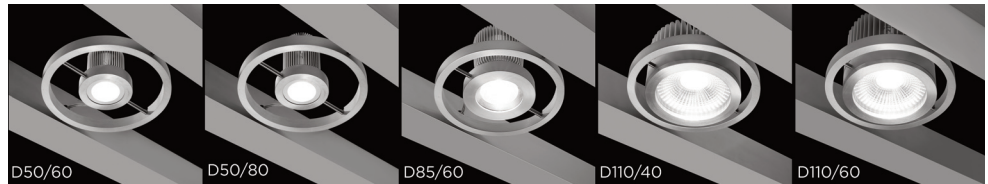

D110/60 - 38W - 38°

D110/60 - 38W - 48°

D110/60 - 49W - 15°

D110/60 - 49W - 24°

D110/60 - 49W - 38°

D110/60 - 49W - 48°

5. CCT

3K - 3000K

4K - 4000K

 <ul style="list-style-type: none"> D50/60 SPOT - 7W 50mm Diameter base / 60mm tall heat sink 				 <ul style="list-style-type: none"> D50/80 SPOT - 13W 50mm Diameter base / 80mm tall heat sink 			
*DELIVERED LUMENS				*DELIVERED LUMENS			
D50/60 - 7 WATTS				D50/80 - 13 WATTS			
CITIZEN GEN 6 - CLU028-1204C4				CITIZEN GEN 6 - CLU028-1204C4			
200mA				350mA			
25° BEAM		40° BEAM		25° BEAM		40° BEAM	
3000K	4000K	3000K	4000K	3000K	4000K	3000K	4000K
*910 lumens	*934 lumens	*796 lumens	*817 lumens	*1534 lumens	*1575 lumens	*1342 lumens	*1378 lumens
130 lm/W	133 lm/W	114 lm/W	117 lm/W	118 lm/W	121 lm/W	103 lm/W	106 lm/W