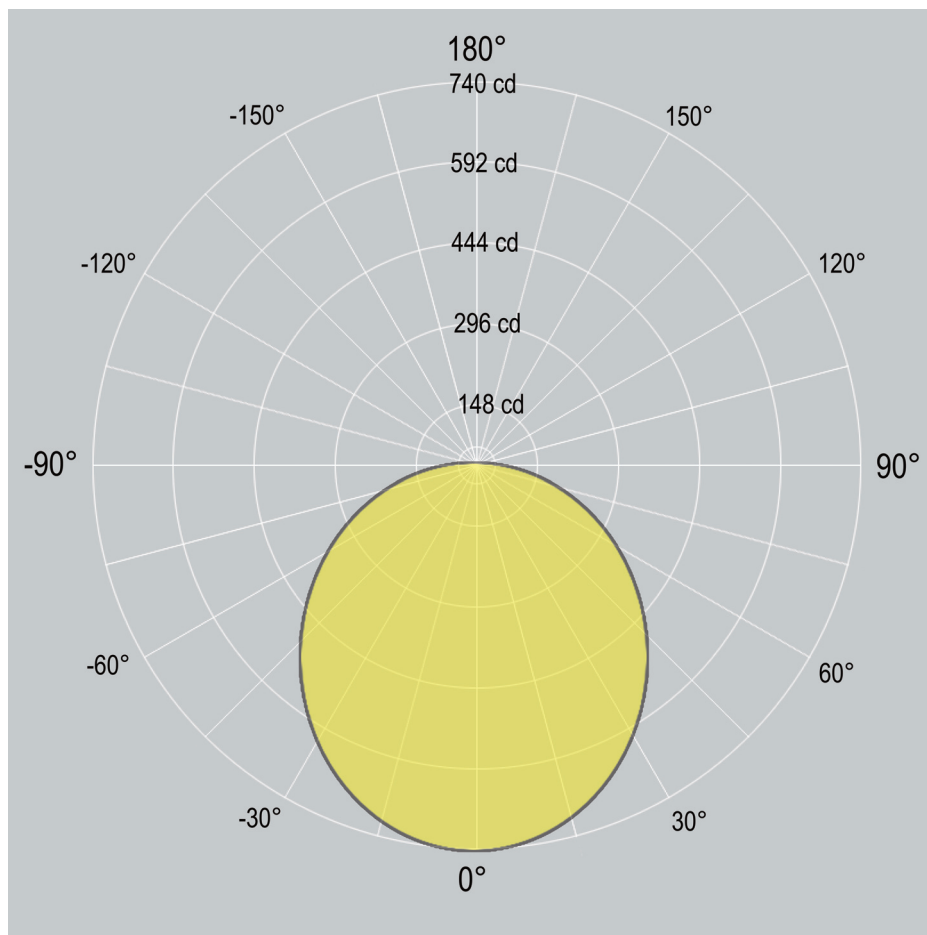

LIGHTPLANE - LPL

Suspended
Wall
Surface

LIGHTPLANE — LPL

Suspended, Wall, Surface

ZALITE

LIGHTPLANE — LPL

Suspended, Wall, Surface

ZALITE

Dimensions

Distribution

LIGHTPLANE — LPL

Suspended, Wall, Surface

1. Base Model

LPL-SD	Suspended
LPL-WMI	Wall Mounted (Indirect)
LPL-WMD	Wall Mounted (Direct)
LPL-SM	Surface Mounted

LPL-SD
Suspended Direct

LPL-SM
Surface Mount

LPL-WMD
Wall Mount Direct

LPL-WMI
Wall Mount Indirect

2. Run Length

Enter total linear length, (example: 6M)

3. LED Lamping

(data shown for drop lens)

STD - xxxxK (example: STD-4000K)	Standard Output, LED 20W/M 2400 delivered lumen, 101 lm/W
HI - xxxxK (example: HI-4000K)	High Output, LED 2x30W/M 3350 delivered lumen, 96 lm/W
	CCT: 3000K 3500K 4000K Option: 2700K 5000K 5700K 6500K (Dual LED strips available)
CV - xxxxK	Additional LED Options Constant Voltage (for custom lengths) 24/12VDC Contact factory for detail
TW	Tunable White (2700K - 6500K) Contact factory for detail
RGBW	RGB+WHITE - 24/12VDC Contact factory for detail