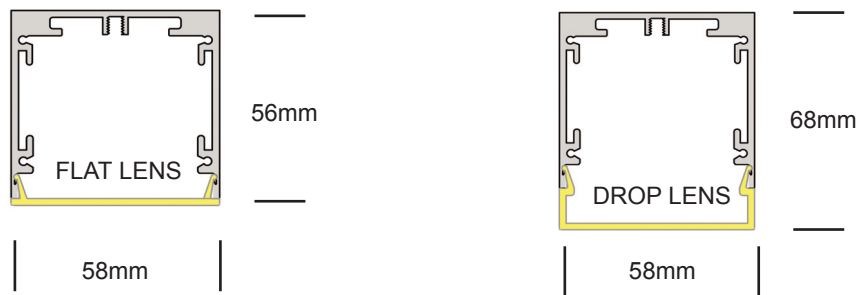

LIGHTPLANE - LPL

Suspended
Wall
Surface

LIGHTPLANE — LPL

Suspended, Wall, Surface

ZALITE

LIGHTPLANE — LPL

Suspended, Wall, Surface

ZALITE

Dimensions

Distribution

LIGHTPLANE — LPL

Suspended, Wall, Surface

1. Base Model

LPL-SD	Suspended
LPL-WMI	Wall Mounted (Indirect)
LPL-WMD	Wall Mounted (Direct)
LPL-SM	Surface Mounted

LPL-SD
Suspended Direct

LPL-SM
Surface Mount

LPL-WMD
Wall Mount Direct

LPL-WMI
Wall Mount Indirect

2. Run Length

Enter total linear length, (example: 6M)

3. LED Lamping

(data shown for drop lens)

STD - xxxxK (example: STD-4000K)	Standard Output, LED 20W/M 2400 delivered lumen, 101 lm/W
HI - xxxxK (example: HI-4000K)	High Output, LED 2x30W/M 3350 delivered lumen, 96 lm/W
	CCT: 3000K 3500K 4000K Option: 2700K 5000K 5700K 6500K (Dual LED strips available)
CV - xxxxK	Additional LED Options Constant Voltage (for custom lengths) 24/12VDC Contact factory for detail
TW	Tunable White (2700K - 6500K) Contact factory for detail
RGBW	RGB+WHITE - 24/12VDC Contact factory for detail