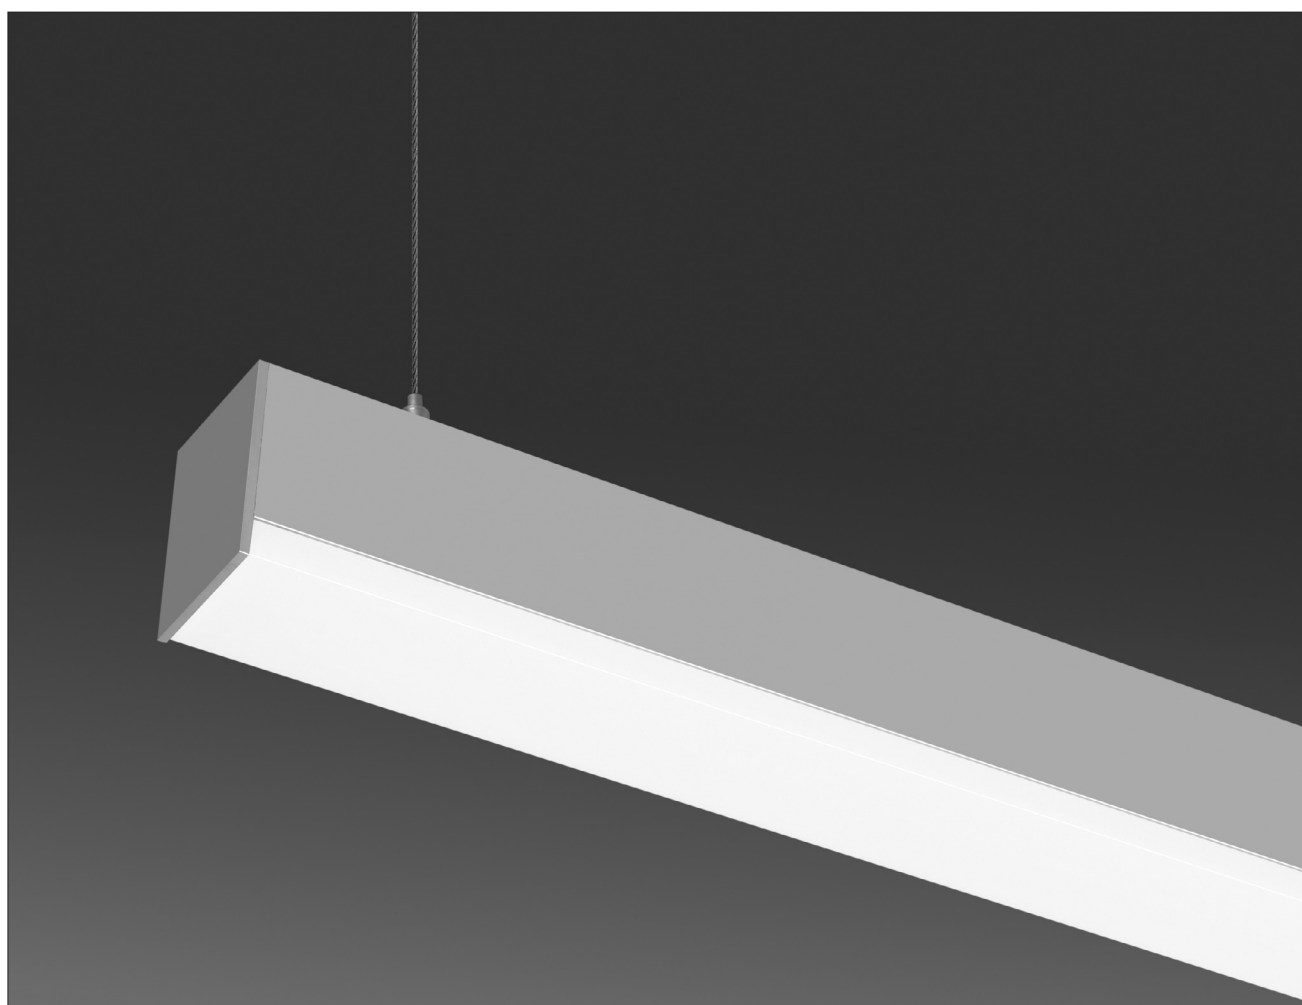

LIGHTPLANE - LPL

Suspended
Wall
Surface

LIGHTPLANE — LPL

Suspended, Wall, Surface

ZALITE

LIGHTPLANE — LPL

Suspended, Wall, Surface

ZALITE

Dimensions

Distribution

LIGHTPLANE — LPL

Suspended, Wall, Surface

1. Base Model

LPL-SD	Suspended
LPL-WMI	Wall Mounted (Indirect)
LPL-WMD	Wall Mounted (Direct)
LPL-SM	Surface Mounted

LPL-SD
Suspended Direct

LPL-SM
Surface Mount

LPL-WMD
Wall Mount Direct

LPL-WMI
Wall Mount Indirect

2. Run Length

Enter total linear length, (example: 6M)

3. LED Lamping

(data shown for drop lens)

STD - xxxxK (example: STD-4000K)	Standard Output, LED 20W/M 2400 delivered lumen, 101 lm/W
HI - xxxxK (example: HI-4000K)	High Output, LED 2x30W/M 3350 delivered lumen, 96 lm/W
	CCT: 3000K 3500K 4000K Option: 2700K 5000K 5700K 6500K (Dual LED strips available)
CV - xxxxK	Additional LED Options Constant Voltage (for custom lengths) 24/12VDC Contact factory for detail
TW	Tunable White (2700K - 6500K) Contact factory for detail
RGBW	RGB+WHITE - 24/12VDC Contact factory for detail