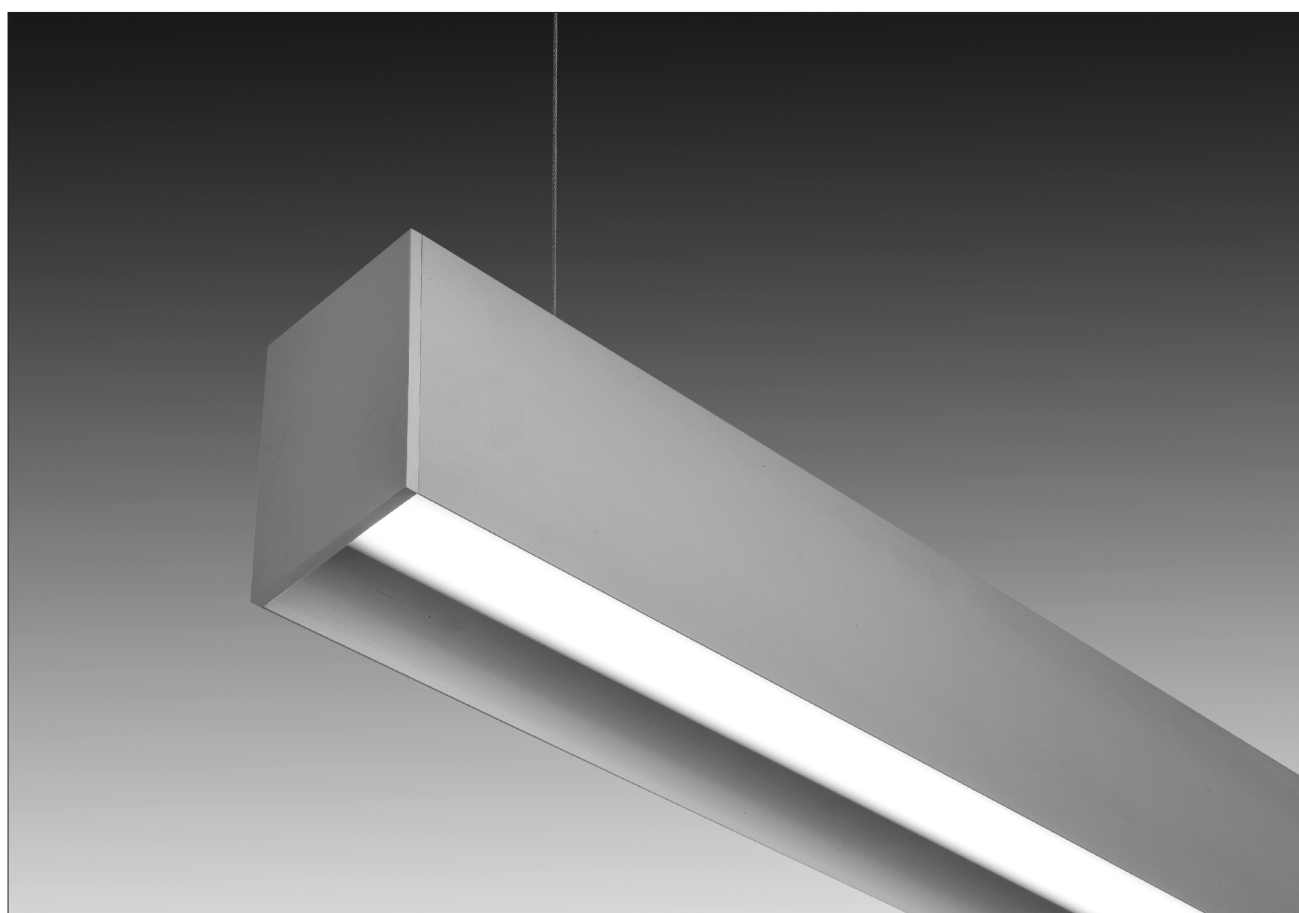

## LIGHTPLANE 1 CONCAVE - LPL1C

Suspended  
Wall  
Surface

# ZALITE

Suspended, Wall, Surface