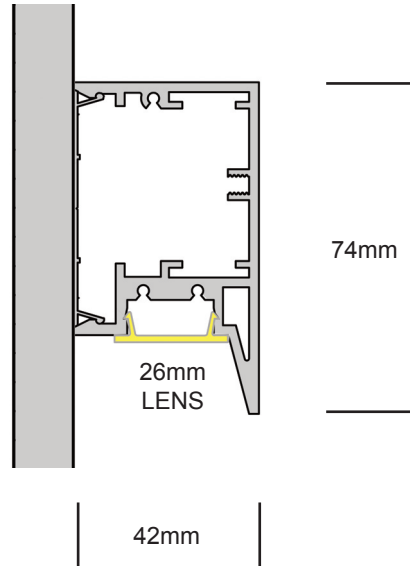

LIGHTPLANE 1 WALL GRAZER

LPL1WGI

Wall Mounted

LIGHTPLANE 1 WALL GRAZER - LPL1WGI

Wall Mounted

Dimensions

Distribution

LIGHTPLANE 1 WALL GRAZER - LPL1WGI

Wall Mounted

1. Base Model

LPL1WGI

Wall Mounted

LPL1WGI
Wall Mount

2. Run Length

Enter total linear length, (example: 6M)

3. LED Lamping