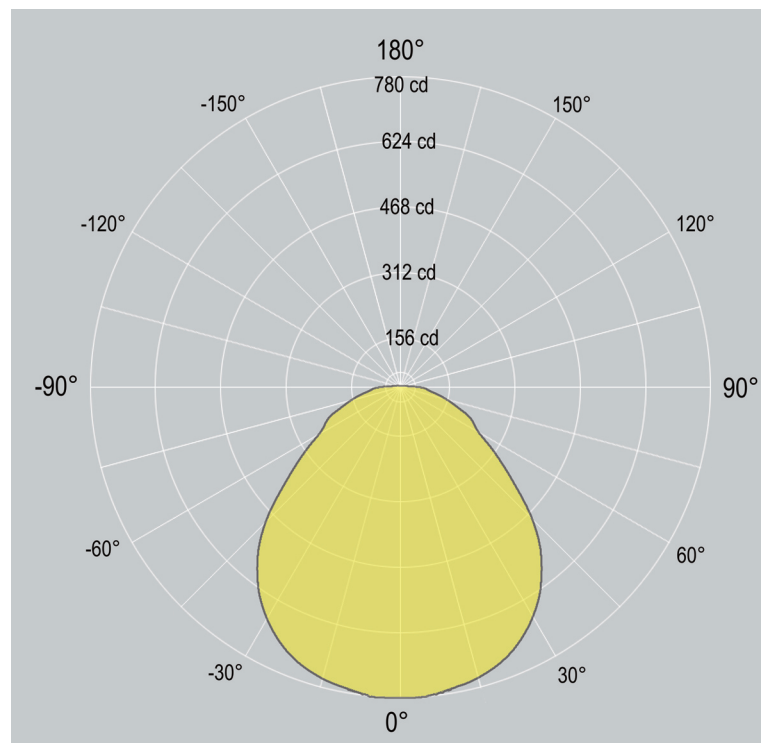

Distribution