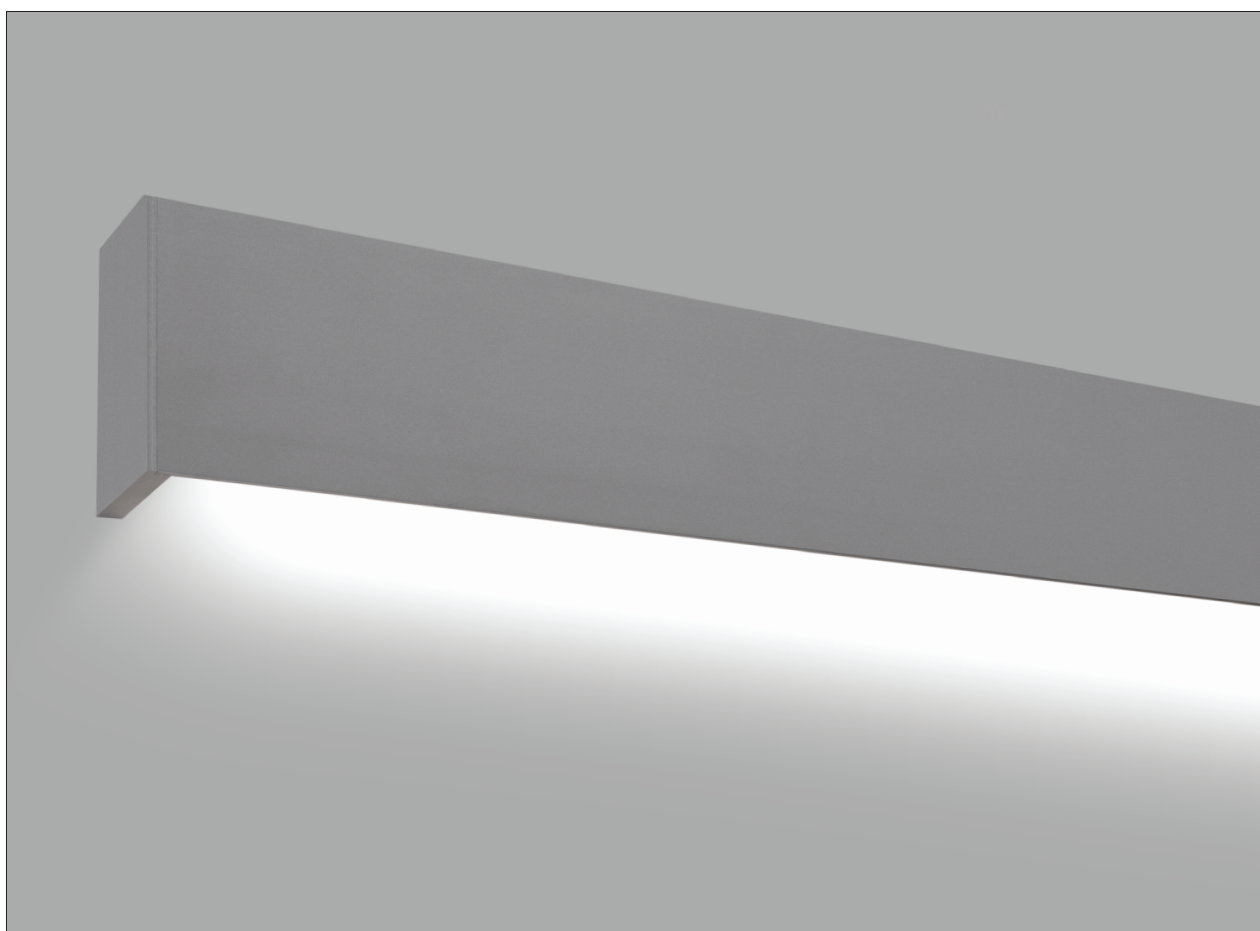

LIGHTPLANE 1 WALL GRAZER

LPL1WGI

Wall Mounted

LIGHTPLANE 1 WALL GRAZER - LPL1WGI

Wall Mounted

Dimensions

Distribution

LIGHTPLANE 1 WALL GRAZER - LPL1WGI

Wall Mounted

1. Base Model

LPL1WGI

Wall Mounted

LPL1WGI
Wall Mount

2. Run Length

Enter total linear length, (example: 6M)

3. LED Lamping