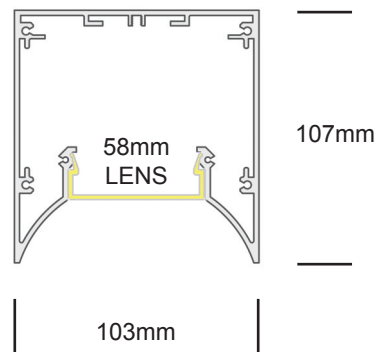

LIGHTPLANE CONCAVE - LPLC

Suspended
Wall
Surface

LIGHTPLANE CONCAVE — LPLC

Suspended, Wall, Surface

ZALITE

Dimensions

Distribution

LIGHTPLANE CONCAVE — LPLC

ZALITE

Suspended, Wall, Surface

1. Base Model

LPLC-S	Suspended
LPLC-WM	Wall Mounted
LPLC-SM	Surface Mounted

2. Run Length

Enter total linear length, (example: 6M)

3. Lamping

	SINGLE ROW LINEAR LED
STD - xxxxK	Standard Output, LED 20W/M 1900 delivered lm/M, 78 lm/W @ 4000K
HI - xxxxK	High Output, LED 30W/M 2600 delivered lm/M, 74 lm/W @ 4000K
	CCT: 3000K 3500K 4000K Option: 2700K 5000K 5700K 6500K Dual Row LED Strip available
	Additional Single Row LED Options
CV	Constant Voltage (for custom lengths) - 12Vdc/24Vdc Contact factory for detail
TW	Tunable White (2700K - 6500K) Contact factory for detail
RGBW	Standard Output - RGB+WHITE - 24Vdc/12Vdc Contact factory for detail