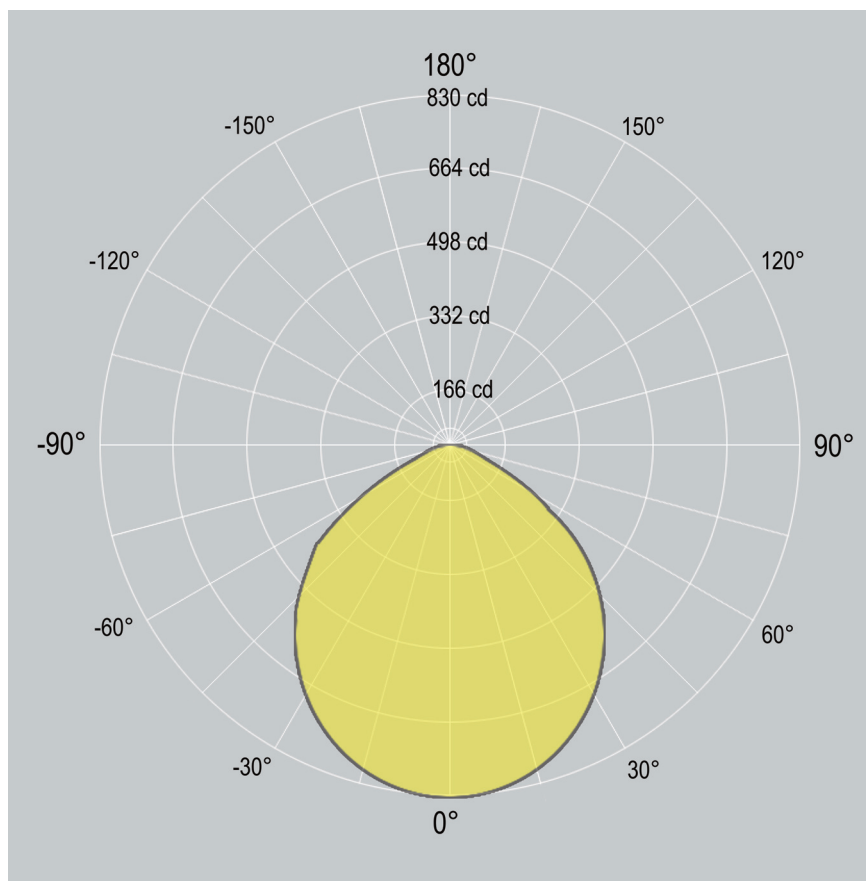

LIGHTPLANE CONCAVE - LPLC

Suspended
Wall
Surface

LIGHTPLANE CONCAVE — LPLC

Suspended, Wall, Surface

ZALITE

Dimensions

Distribution

LIGHTPLANE CONCAVE — LPLC

ZALITE

Suspended, Wall, Surface

1. Base Model

LPLC-S	Suspended
LPLC-WM	Wall Mounted
LPLC-SM	Surface Mounted

2. Run Length

Enter total linear length, (example: 6M)

3. Lamping

	SINGLE ROW LINEAR LED
STD - xxxxK	Standard Output, LED 20W/M 1900 delivered lm/M, 78 lm/W @ 4000K
HI - xxxxK	High Output, LED 30W/M 2600 delivered lm/M, 74 lm/W @ 4000K
	CCT: 3000K 3500K 4000K Option: 2700K 5000K 5700K 6500K Dual Row LED Strip available
	Additional Single Row LED Options
CV	Constant Voltage (for custom lengths) - 12Vdc/24Vdc Contact factory for detail
TW	Tunable White (2700K - 6500K) Contact factory for detail
RGBW	Standard Output - RGB+WHITE - 24Vdc/12Vdc Contact factory for detail