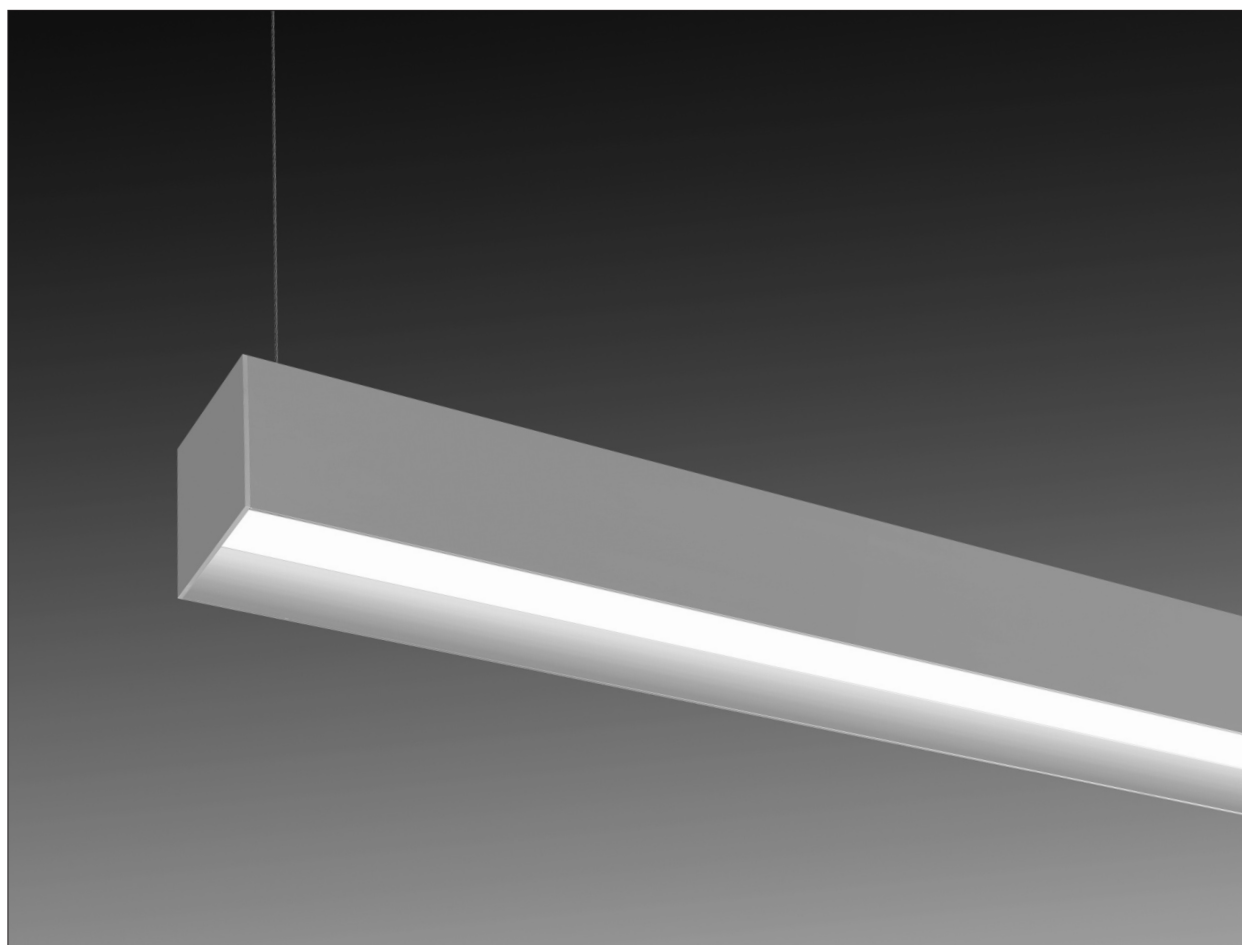

LIGHTPLANE CONCAVE - LPLC

Suspended
Wall
Surface

LIGHTPLANE CONCAVE — LPLC

Suspended, Wall, Surface

ZALITE

Dimensions

Distribution

LIGHTPLANE CONCAVE — LPLC

ZALITE

Suspended, Wall, Surface

1. Base Model

LPLC-S	Suspended
LPLC-WM	Wall Mounted
LPLC-SM	Surface Mounted

2. Run Length

Enter total linear length, (example: 6M)

3. Lamping

	SINGLE ROW LINEAR LED
STD - xxxxK	Standard Output, LED 20W/M 1900 delivered lm/M, 78 lm/W @ 4000K
HI - xxxxK	High Output, LED 30W/M 2600 delivered lm/M, 74 lm/W @ 4000K
	CCT: 3000K 3500K 4000K Option: 2700K 5000K 5700K 6500K Dual Row LED Strip available
	Additional Single Row LED Options
CV	Constant Voltage (for custom lengths) - 12Vdc/24Vdc Contact factory for detail
TW	Tunable White (2700K - 6500K) Contact factory for detail
RGBW	Standard Output - RGB+WHITE - 24Vdc/12Vdc Contact factory for detail