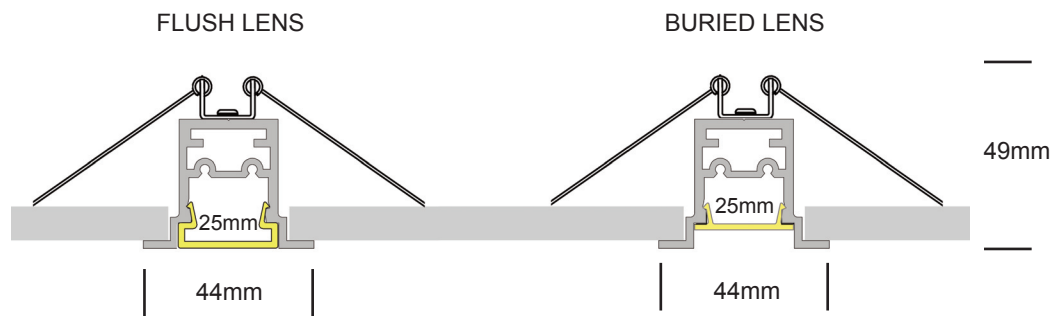

LPLR1.5FT

Recessed

LPLR1.5FT

Recessed

ZALITE

Dimensions

Distribution

LPLR1.5FT

Recessed

ZALITE

1. Base Model

LPLR1.5FT

Recessed

LPLR1.5FT
Recessed

2. Run Length

Enter total linear length, (example: 6M)