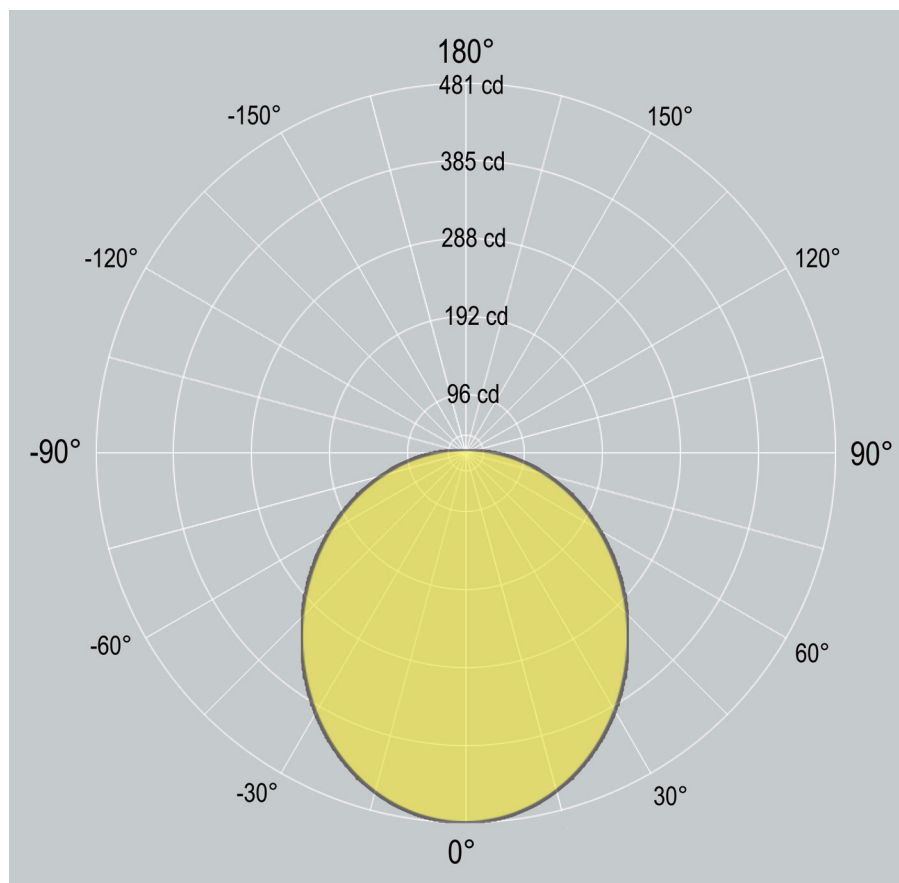

LPLR1.5FT

Recessed

LPLR1.5FT

Recessed

ZALITE

Dimensions

Distribution

LPLR1.5FT

Recessed

ZALITE

1. Base Model

LPLR1.5FT

Recessed

LPLR1.5FT
Recessed

2. Run Length

Enter total linear length, (example: 6M)

3. LED Lamping

STD - **xxxxK** (example: STD-4000K)

Standard Output, LED 20 W/M, 1900 delivered lm/M , 66 lm/W @ 4000K

HI - **xxxxK** (example: HI-4000K)

High Output, LED 30 W/M, 2200 delivered lm/M, 63 lm/W @ 4000K

CCT: 3000K 3500K 4000K Option: 2700K 5000K 5700K 6500K

CV - **xxxxK**

Additional LED Options

Constant Voltage (for custom lengths) - 12Vdc/24Vdc

Contact factory for detail

TW

Tunable White (2700K - 6500K)

Contact factory for detail