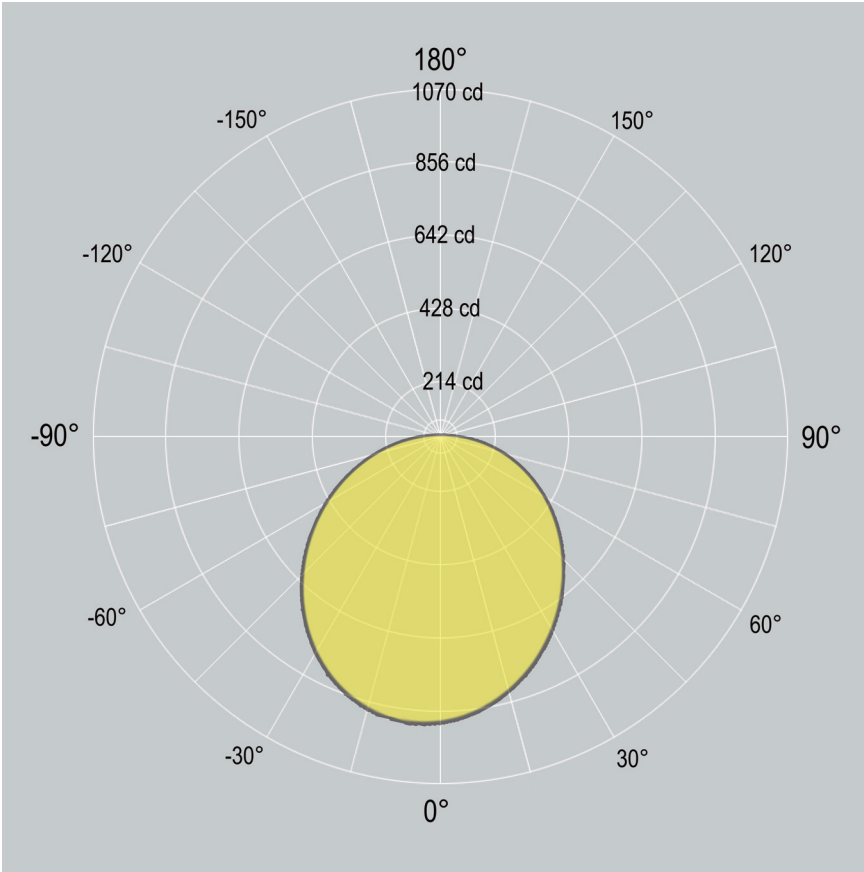

---

LIGHTPLANE RECESSED WALL WASHER  
LPLRWWT

Recessed

LIGHTPLANE RECESSED WALL WASHER  
LPLRWWT

Dimensions

Distribution

## 2. Run Length

	Enter total linear length, (example: 6M)
--	--

## 3. Lamping

	Single Row Linear LED
STD - <b>xxxxK</b>	Standard Output, LED 20W/M 2000 delivered lm/M, 85 lm/W @ 4000K
HI - <b>xxxxK</b>	High Output, LED 30W/M 2800 delivered lm/M, 81 lm/W @ 4000K
	CCT: 3000K 3500K 4000K Option: 2700K 5000K 5700K 6500K
	Dual Row LED strip Available
	Additional Single Row LED Options
CV	Constant Voltage (for custom lengths) - 12Vdc/24Vdc Contact factory for detail
TW	Tunable White (2700K - 6500K) Contact factory for detail
RGBW	Standard Output - RGB+WHITE - 24Vdc/12Vdc Contact factory for detail