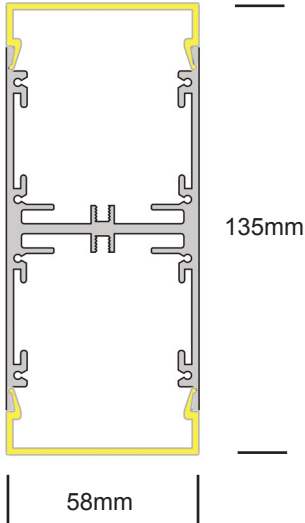

LIGHTPLANE LINEAR UU - LPLUU

Indirect / Direct

Suspended
Wall

LIGHTPLANE LINEAR UU — LPLUU

INDIRECT / DIRECT - Suspended, Wall

ZALITE

LIGHTPLANE LINEAR UU — LPLUU

INDIRECT / DIRECT - Suspended, Wall

Dimensions

Distribution

LIGHTPLANE LINEAR UU — LPLUU

INDIRECT / DIRECT - Suspended, Wall

1. Base Model

LPLUU-S	Suspended (Indirect / Direct)
LPLUU-WM	Wall Mounted (Indirect / Direct)

LPLUU-S
Suspended - Indirect / Direct

LPLUU-WM
Suspended - Indirect / Direct

2. Run Length

Enter total linear length, (example: 6M)

3. Lamping (direct and indirect)

STD - **xxxxK** (example: STD-4000K) Standard Output, LED 2x20W/M 4800 delivered lumen, 101 lm/W