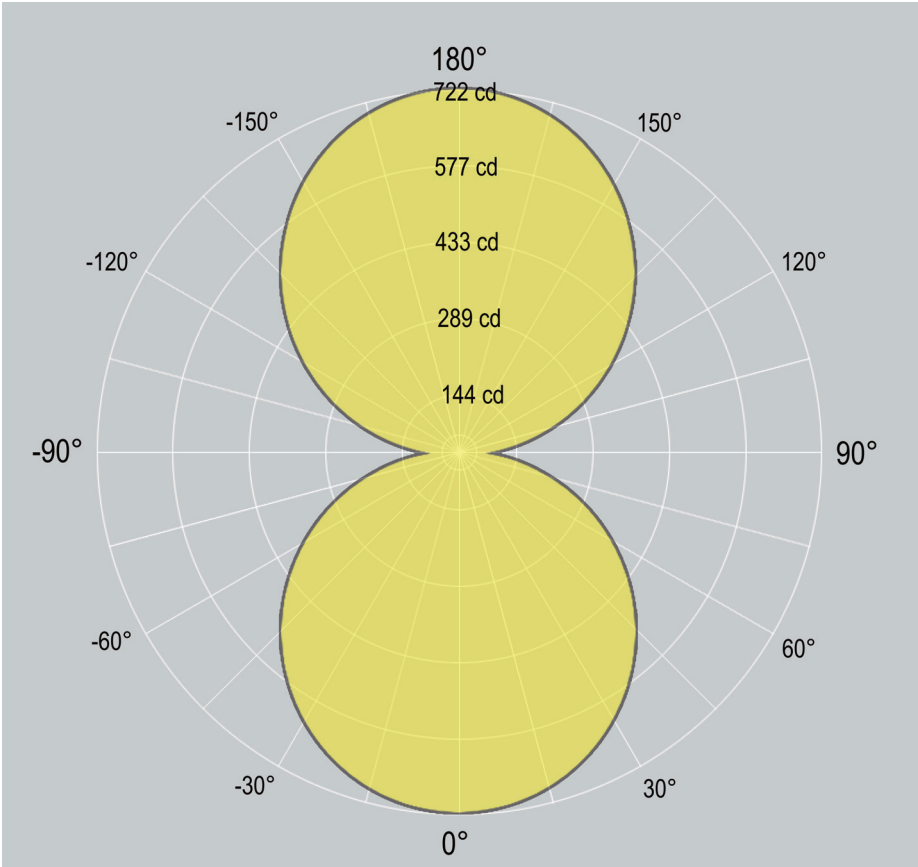

LIGHTPLANE LINEAR UU - LPLUU

Indirect / Direct

Suspended
Wall

LIGHTPLANE LINEAR UU — LPLUU

INDIRECT / DIRECT - Suspended, Wall

ZALITE

LIGHTPLANE LINEAR UU — LPLUU

INDIRECT / DIRECT - Suspended, Wall

Dimensions

Distribution

LIGHTPLANE LINEAR UU — LPLUU

INDIRECT / DIRECT - Suspended, Wall

1. Base Model

LPLUU-S	Suspended (Indirect / Direct)
LPLUU-WM	Wall Mounted (Indirect / Direct)

LPLUU-S
Suspended - Indirect / Direct

LPLUU-WM
Suspended - Indirect / Direct

2. Run Length

Enter total linear length, (example: 6M)

3. Lamping (direct and indirect)

STD - **xxxxK** (example: STD-4000K) Standard Output, LED 2x20W/M 4800 delivered lumen, 101 lm/W

HI - **xxxxK** (example: HI-4000K) High Output, LED 2x30W/M 6700 delivered lumen, 96 lm/W

CCT: 3000K 3500K 4000K Option: 2700K 5000K 5700K 6500K
Dual LED strip available

CV - **xxxxK** Additional LED Options
Constant Voltage (for custom lengths) 24/12VDC
Contact factory for detail