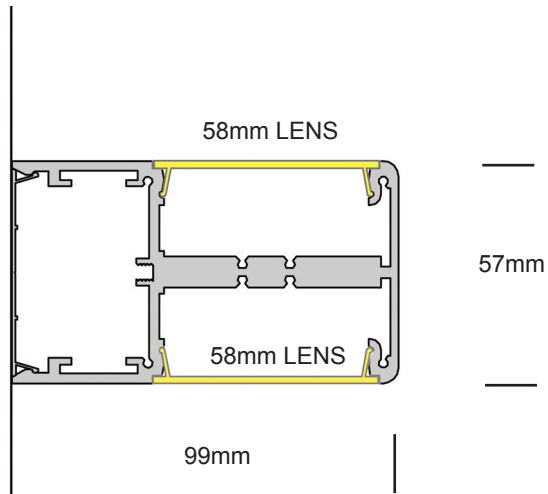

LIGHTPLANE LINEAR WALL 2.5 UU

LPLW2.5UU

Indirect / Direct or One Direction

Wall Mounted

LIGHTPLANE LINEAR WALL 2.5 UU — LPLW2.5UU

ZALITE

INDIRECT / DIRECT or One Direction - Wall Mounted

Dimensions

Distribution

LIGHTPLANE LINEAR WALL 2.5 UU — LPLW2.5UU

INDIRECT / DIRECT or One Direction - Wall Mounted

1. Base Model

LPLW2.5UU-ID	Wall Mounted (Indirect / Direct)
LPLW2.5UU-D	Wall Mounted (One Direction)

LPLW2.5UU-ID
Wall Mounted - Indirect / Direct

LPLW2.5UU-D
Wall Mounted - One direction

2. Run Length

Enter total linear length, (example: 6M)

3. LED Lamping (indirect and indirect)

STD - xxxxK (example: STD-4000K)	Standard Output, LED 2x20W/M 4650 delivered lm, 80 lm/W
HI - xxxxK (example: HI-4000K)	High Output, LED 2x30W/M 5300 delivered lm, 76 lm/W
	CCT: 3000K 3500K 4000K Option: 2700K 5000K 5700K 6500K
CV - xxxxK	Additional LED Options Constant Voltage (for custom lengths) 24/12VDC Contact factory for detail
TW	Tunable White (2700K - 6500K) Contact factory for detail
RGBW	RGB+WHITE - 24/12VDC Contact factory for detail