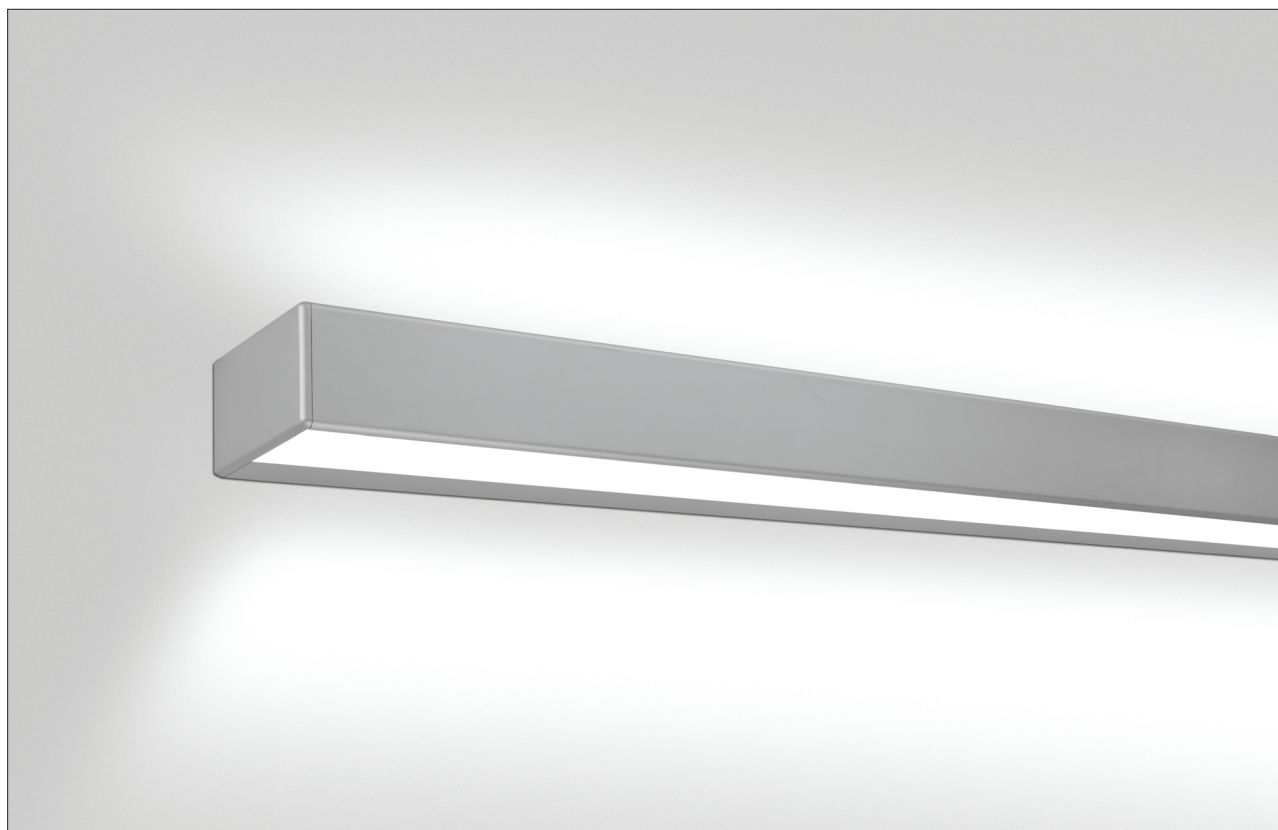

LIGHTPLANE LINEAR WALL 2.5 UU

LPLW2.5UU

Indirect / Direct or One Direction

Wall Mounted

LIGHTPLANE LINEAR WALL 2.5 UU — LPLW2.5UU

ZALITE

INDIRECT / DIRECT or One Direction - Wall Mounted

Dimensions

Distribution

LIGHTPLANE LINEAR WALL 2.5 UU — LPLW2.5UU

INDIRECT / DIRECT or One Direction - Wall Mounted

1. Base Model

LPLW2.5UU-ID	Wall Mounted (Indirect / Direct)
LPLW2.5UU-D	Wall Mounted (One Direction)

LPLW2.5UU-ID
Wall Mounted - Indirect / Direct

LPLW2.5UU-D
Wall Mounted - One direction

2. Run Length

Enter total linear length, (example: 6M)

3. LED Lamping (indirect and indirect)

STD - xxxxK (example: STD-4000K)	Standard Output, LED 2x20W/M 4650 delivered lm, 80 lm/W
HI - xxxxK (example: HI-4000K)	High Output, LED 2x30W/M 5300 delivered lm, 76 lm/W
	CCT: 3000K 3500K 4000K Option: 2700K 5000K 5700K 6500K
CV - xxxxK	Additional LED Options Constant Voltage (for custom lengths) 24/12VDC Contact factory for detail
TW	Tunable White (2700K - 6500K) Contact factory for detail
RGBW	RGB+WHITE - 24/12VDC Contact factory for detail