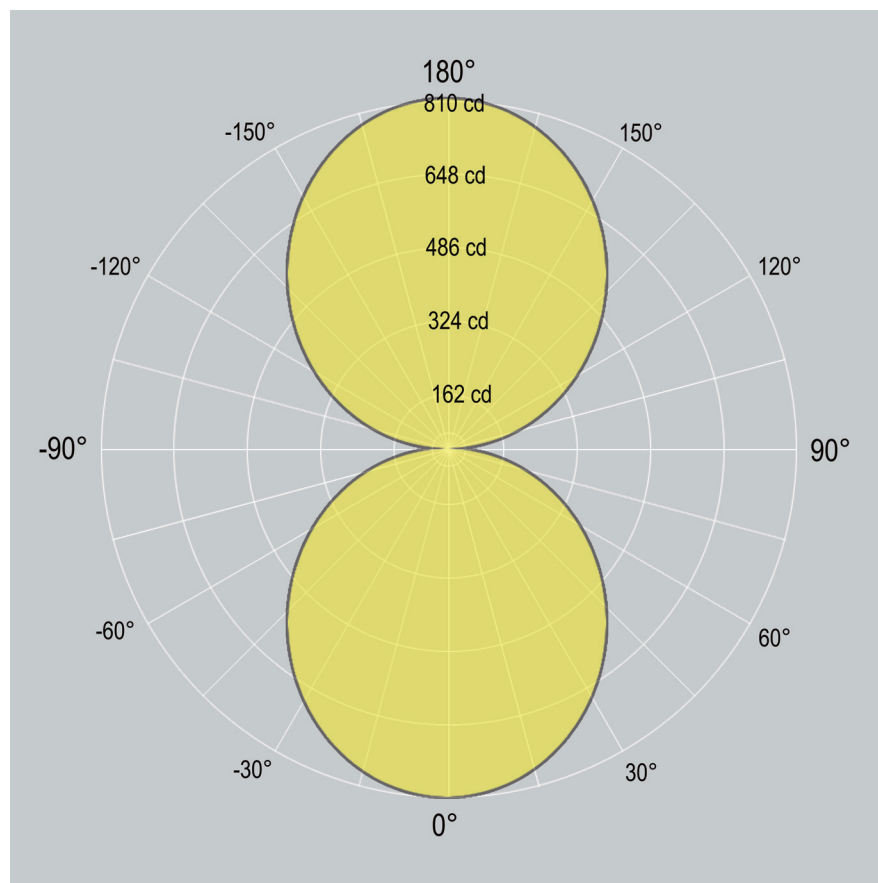

LIGHTPLANE LINEAR WALL 2.5 UU

LPLW2.5UU

Indirect / Direct or One Direction

Wall Mounted

LIGHTPLANE LINEAR WALL 2.5 UU — LPLW2.5UU

ZALITE

INDIRECT / DIRECT or One Direction - Wall Mounted

Dimensions

Distribution

LIGHTPLANE LINEAR WALL 2.5 UU — LPLW2.5UU

INDIRECT / DIRECT or One Direction - Wall Mounted

1. Base Model

LPLW2.5UU-ID	Wall Mounted (Indirect / Direct)
LPLW2.5UU-D	Wall Mounted (One Direction)

LPLW2.5UU-ID
Wall Mounted - Indirect / Direct

LPLW2.5UU-D
Wall Mounted - One direction

2. Run Length

Enter total linear length, (example: 6M)

3. LED Lamping (indirect and indirect)

STD - xxxxK (example: STD-4000K)	Standard Output, LED 2x20W/M 4650 delivered lm, 80 lm/W
HI - xxxxK (example: HI-4000K)	High Output, LED 2x30W/M 5300 delivered lm, 76 lm/W
	CCT: 3000K 3500K 4000K Option: 2700K 5000K 5700K 6500K
CV - xxxxK	Additional LED Options Constant Voltage (for custom lengths) 24/12VDC Contact factory for detail
TW	Tunable White (2700K - 6500K) Contact factory for detail
RGBW	RGB+WHITE - 24/12VDC Contact factory for detail