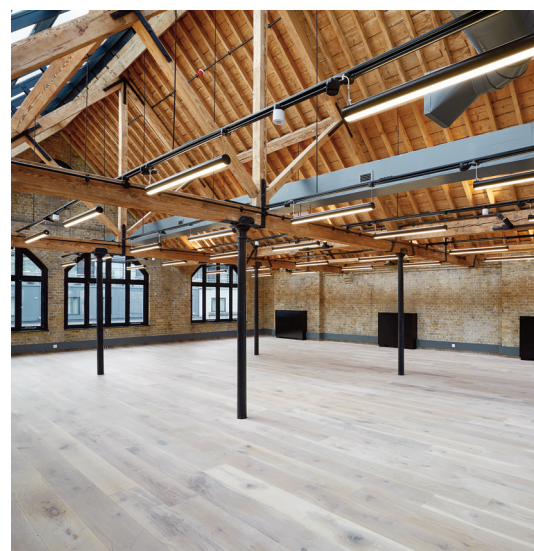

LIGHTPLANE ROUND 3 - LPR3

Indirect / Direct

Suspended
Wall

LIGHTPLANE ROUND 3 - LPR3

INDIRECT / DIRECT - Suspended, Wall Mounted

ZALITE

LIGHTPLANE ROUND 3 - LPR3

INDIRECT / DIRECT - Suspended, Wall Mounted

Dimensions

Distribution

LIGHTPLANE ROUND 3 - LPR3

INDIRECT / DIRECT - Suspended, Wall Mounted

ZALITE

1. Base Model

LPR3-SD	Suspended (Direct)
LPR3-WMD-150ARM	Wall Mounted Direct - 150mm wall arm
LPR3-WMD-300ARM	Wall Mounted Direct - 300mm wall arm
LPR3-WMD-450ARM	Wall Mounted Direct - 450mm wall arm
LPR3-WMD-600ARM	Wall Mounted Direct - 600mm wall arm
<hr/>	
LPR3-SID	Suspended (Indirect / Direct)
LPR3-WMID-150ARM	Wall Mounted Indirect/Direct - 150mm wall arm
LPR3-WMID-300ARM	Wall Mounted Indirect/Direct - 300mm wall arm
LPR3-WMID-450ARM	Wall Mounted Indirect/Direct - 450mm wall arm
LPR3-WMID-600ARM	Wall Mounted Indirect/Direct - 600mm wall arm