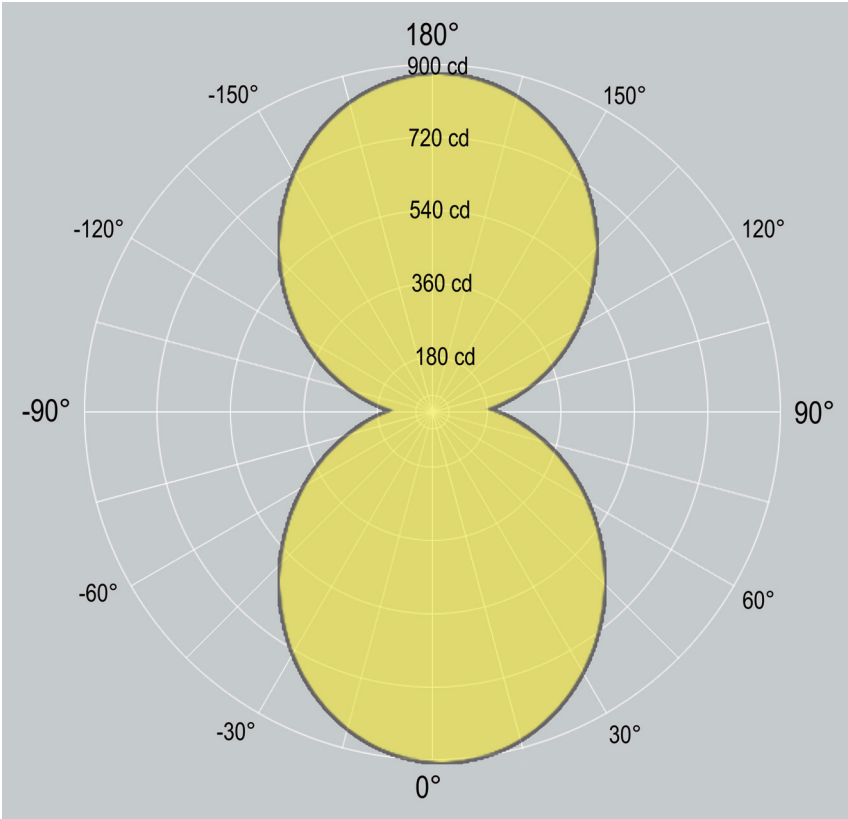

LIGHTPLANE ROUND 3 - LPR3

Indirect / Direct

Suspended
Wall

LIGHTPLANE ROUND 3 - LPR3

INDIRECT / DIRECT - Suspended, Wall Mounted

ZALITE

LIGHTPLANE ROUND 3 - LPR3

INDIRECT / DIRECT - Suspended, Wall Mounted

Dimensions

Distribution

LIGHTPLANE ROUND 3 - LPR3

INDIRECT / DIRECT - Suspended, Wall Mounted

ZALITE

1. Base Model

LPR3-SD	Suspended (Direct)
LPR3-WMD-150ARM	Wall Mounted Direct - 150mm wall arm
LPR3-WMD-300ARM	Wall Mounted Direct - 300mm wall arm
LPR3-WMD-450ARM	Wall Mounted Direct - 450mm wall arm
LPR3-WMD-600ARM	Wall Mounted Direct - 600mm wall arm
<hr/>	
LPR3-SID	Suspended (Indirect / Direct)
LPR3-WMID-150ARM	Wall Mounted Indirect/Direct - 150mm wall arm
LPR3-WMID-300ARM	Wall Mounted Indirect/Direct - 300mm wall arm
LPR3-WMID-450ARM	Wall Mounted Indirect/Direct - 450mm wall arm
LPR3-WMID-600ARM	Wall Mounted Indirect/Direct - 600mm wall arm

LPR3-SD
Suspended Direct

LPR3-WMD
Wall Mount Direct

LPR3-SID
Suspended Indirect / Direct

LPR3-WMID
Wall Mount Indirect / Direct

2. Run Length

Enter total linear length, (example: 6M)

LIGHTPLANE ROUND 3 - LPR3

INDIRECT / DIRECT - Suspended, Wall Mounted

3. LED Lamping (indirect) - specify "NOUP for no indirect lamping

STD - xxxxK (example: STD-4000K)	Standard Output, LED 2x20W/M 4150 delivered lumen, 89 lm/W
HI - xxxxK (example: HI-4000K)	High Output, LED 2x30W/M 6000 delivered lumen, 85 lm/W
	CCT: 3000K 3500K 4000K Option: 2700K 5000K 5700K 6500K
	Additional LED Options
CV - xxxxK	Constant Voltage (for custom lengths) 24/12VDC Contact factory for detail
TW	Tunable White (2700K - 6500K) Contact factory for detail
RGBW	RGB+WHITE - 24/12VDC Contact factory for detail