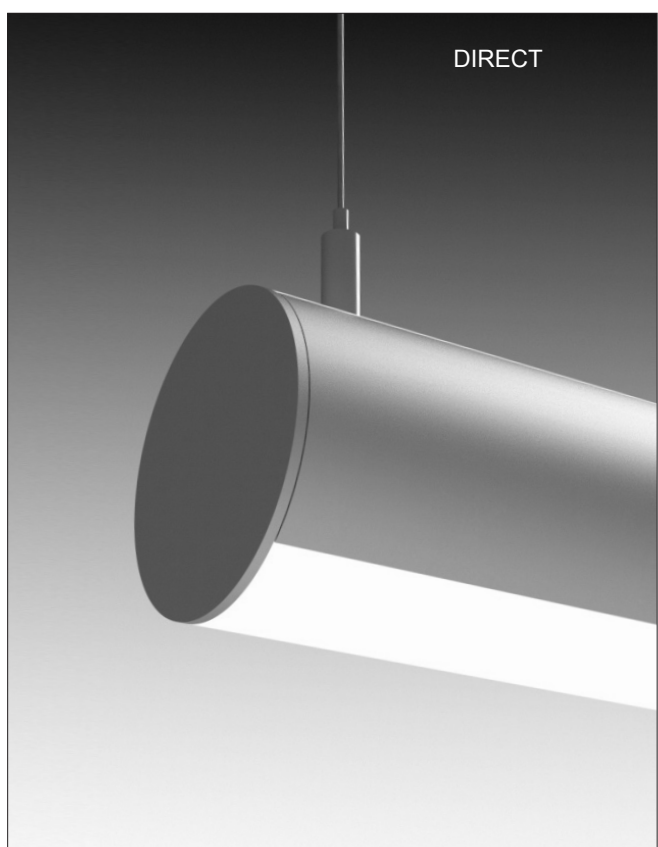

LIGHTPLANE ROUND 3 - LPR3

Indirect / Direct

Suspended
Wall

LIGHTPLANE ROUND 3 - LPR3

INDIRECT / DIRECT - Suspended, Wall Mounted

ZALITE

LIGHTPLANE ROUND 3 - LPR3

INDIRECT / DIRECT - Suspended, Wall Mounted

Dimensions

Distribution

LIGHTPLANE ROUND 3 - LPR3

INDIRECT / DIRECT - Suspended, Wall Mounted

ZALITE

1. Base Model

LPR3-SD	Suspended (Direct)
LPR3-WMD-150ARM	Wall Mounted Direct - 150mm wall arm
LPR3-WMD-300ARM	Wall Mounted Direct - 300mm wall arm
LPR3-WMD-450ARM	Wall Mounted Direct - 450mm wall arm
LPR3-WMD-600ARM	Wall Mounted Direct - 600mm wall arm
<hr/>	
LPR3-SID	Suspended (Indirect / Direct)
LPR3-WMID-150ARM	Wall Mounted Indirect/Direct - 150mm wall arm
LPR3-WMID-300ARM	Wall Mounted Indirect/Direct - 300mm wall arm
LPR3-WMID-450ARM	Wall Mounted Indirect/Direct - 450mm wall arm
LPR3-WMID-600ARM	Wall Mounted Indirect/Direct - 600mm wall arm

LPR3-SD
Suspended Direct

LPR3-WMD
Wall Mount Direct

LPR3-SID
Suspended Indirect / Direct

LPR3-WMID
Wall Mount Indirect / Direct

2. Run Length

Enter total linear length, (example: 6M)

LIGHTPLANE ROUND 3 - LPR3

INDIRECT / DIRECT - Suspended, Wall Mounted

3. LED Lamping (indirect) - specify "NOUP for no indirect lamping

STD - xxxxK (example: STD-4000K)	Standard Output, LED 2x20W/M 4150 delivered lumen, 89 lm/W
HI - xxxxK (example: HI-4000K)	High Output, LED 2x30W/M 6000 delivered lumen, 85 lm/W
	CCT: 3000K 3500K 4000K Option: 2700K 5000K 5700K 6500K
	Additional LED Options
CV - xxxxK	Constant Voltage (for custom lengths) 24/12VDC Contact factory for detail
TW	Tunable White (2700K - 6500K) Contact factory for detail
RGBW	RGB+WHITE - 24/12VDC Contact factory for detail