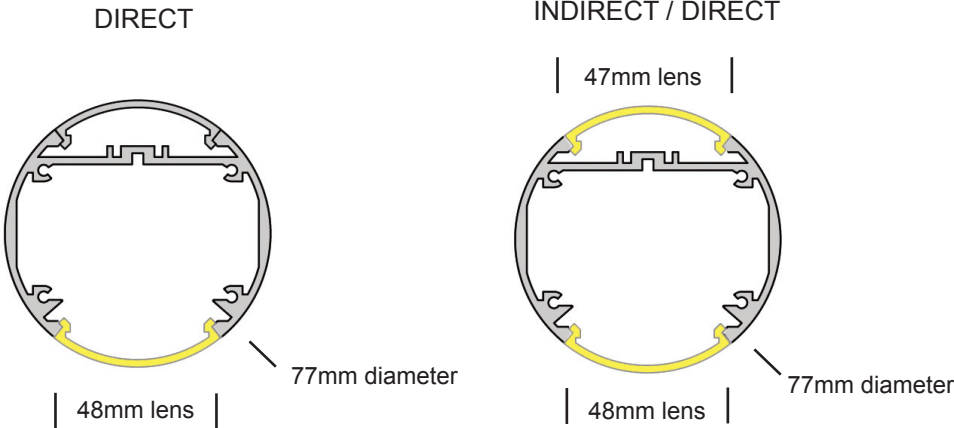

LIGHTPLANE ROUND 3 - LPR3

Indirect / Direct

Suspended
Wall

LIGHTPLANE ROUND 3 - LPR3

INDIRECT / DIRECT - Suspended, Wall Mounted

ZALITE

LIGHTPLANE ROUND 3 - LPR3

INDIRECT / DIRECT - Suspended, Wall Mounted

Dimensions

Distribution

LIGHTPLANE ROUND 3 - LPR3

INDIRECT / DIRECT - Suspended, Wall Mounted

ZALITE

1. Base Model

LPR3-SD	Suspended (Direct)
LPR3-WMD-150ARM	Wall Mounted Direct - 150mm wall arm
LPR3-WMD-300ARM	Wall Mounted Direct - 300mm wall arm
LPR3-WMD-450ARM	Wall Mounted Direct - 450mm wall arm
LPR3-WMD-600ARM	Wall Mounted Direct - 600mm wall arm
<hr/>	
LPR3-SID	Suspended (Indirect / Direct)
LPR3-WMID-150ARM	Wall Mounted Indirect/Direct - 150mm wall arm
LPR3-WMID-300ARM	Wall Mounted Indirect/Direct - 300mm wall arm
LPR3-WMID-450ARM	Wall Mounted Indirect/Direct - 450mm wall arm
LPR3-WMID-600ARM	Wall Mounted Indirect/Direct - 600mm wall arm

LPR3-SD
Suspended Direct

LPR3-WMD
Wall Mount Direct

LPR3-SID
Suspended Indirect / Direct

LPR3-WMID
Wall Mount Indirect / Direct

2. Run Length

Enter total linear length, (example: 6M)

LIGHTPLANE ROUND 3 - LPR3

INDIRECT / DIRECT - Suspended, Wall Mounted

3. LED Lamping (indirect) - specify "NOUP for no indirect lamping

STD - xxxxK (example: STD-4000K)	Standard Output, LED 2x20W/M 4150 delivered lumen, 89 lm/W
HI - xxxxK (example: HI-4000K)	High Output, LED 2x30W/M 6000 delivered lumen, 85 lm/W
	CCT: 3000K 3500K 4000K Option: 2700K 5000K 5700K 6500K
	Additional LED Options
CV - xxxxK	Constant Voltage (for custom lengths) 24/12VDC Contact factory for detail
TW	Tunable White (2700K - 6500K) Contact factory for detail
RGBW	RGB+WHITE - 24/12VDC Contact factory for detail