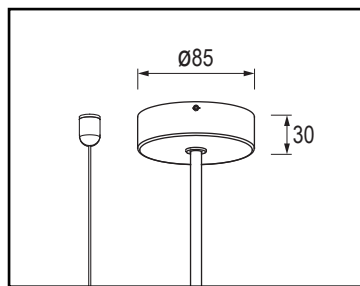

4. DRIVER

STD	Non-dimmable
0/1-10V	1-10V / 0-10V dimming
DALI	DALI dimming
DMX	DMX dimming
OTHER	Consult factory for options

5. SUSPENSION MOUNT CANOPY

RC	Canopy in round shape - suspended only
SC	Canopy in square shape - suspended only

Round canopy