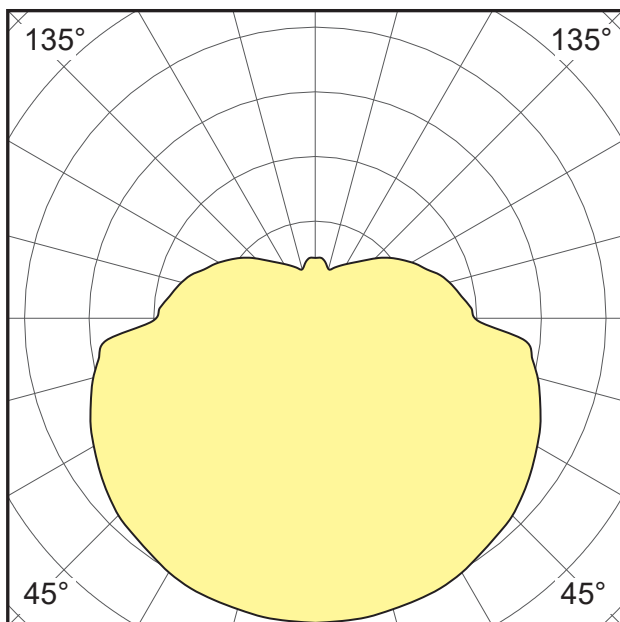

Distributions