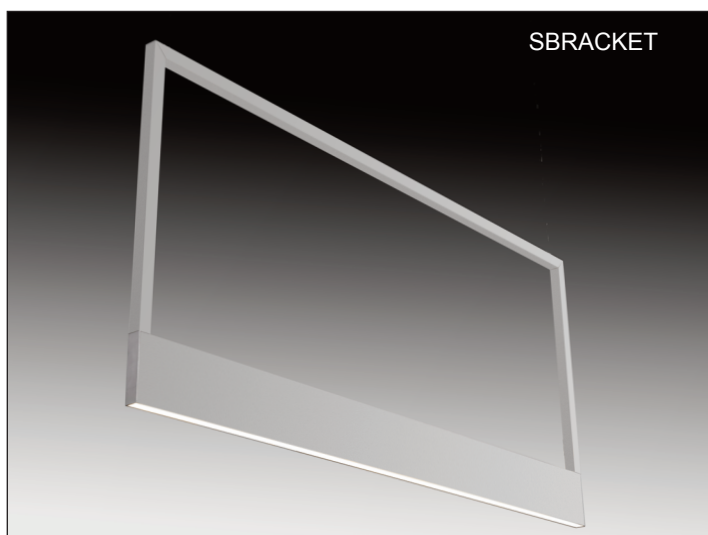

MICRO-HB

Indirect / Direct with optional spots

Suspended
Wall

MICRO-HB

INDIRECT / DIRECT with optional spots - Suspended, Wall Mount

ZALITE

Dimensions

Distribution

MICRO-HB

INDIRECT / DIRECT with optional spots - Suspended, Wall Mount

1. Base Model

MICRO-HB-S	Suspended (Indirect / Direct)
MICRO-HB-SBRACKET	Suspended Bracket Mount
MICRO-HB-WM	Wall Mounted (Indirect / Direct)

MICRO-HB-S & MICRO-HB-SBRACKET
Suspended Indirect/Direct

MICRO-HB-WM
Wall Mount Indirect/Direct

2. Run Length

Enter total linear length, (example: 6M)

3. LED Lamping (indirect)

STD - **xxxxK** (example: STD-4000K) Standard Output, LED 2x20W/M 1900 delivered lm, 43 lm/W @ 4000K