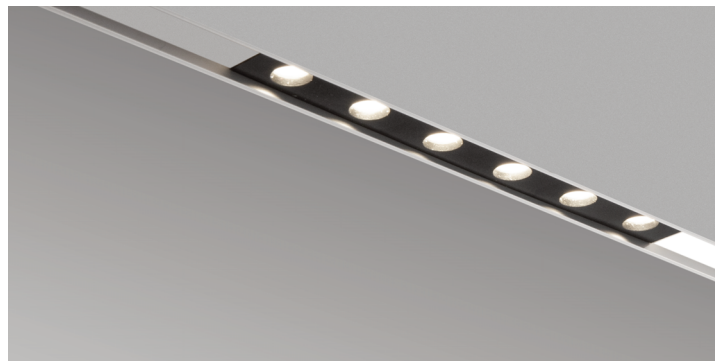

MICRO-HB

INDIRECT / DIRECT with optional spots - Suspended, Wall Mount

1. Base Model

MICRO-HB-S	Suspended (Indirect / Direct)
MICRO-HB-SBRACKET	Suspended Bracket Mount
MICRO-HB-WM	Wall Mounted (Indirect / Direct)

2. Run Length

Enter total linear length, (example: 6M)

3. LED Lamping (indirect)

STD - **xxxxK** (example: STD-4000K) Standard Output, LED 2x20W/M 1900 delivered lm, 43 lm/W @ 4000K

HI - **xxxxK** (example: HI-4000K) High Output, LED 2x30W/M 2850 delivered lm, 41 lm/W @ 4000K

CCT: 3000K 3500K 4000K Option: 2700K 5000K 5700K 6500K

CV - **xxxxK** Additional LED Options
Constant Voltage (for custom lengths) 24/12VDC
Contact factory for detail

TW Tunable White (2700K - 6500K)
Contact factory for detail

RGBW RGB+WHITE - 24/12VDC
Contact factory for detail

4. SPOTS - optional

xxxSPOTS Specify the number of 6-lamp spot modules in the run
6-lamp spot module: 15W, 61 lm/w, 900 delivered lumen, CCT 4000K
Beam angle: 25° 40° 60° 80° 100° 30x65°