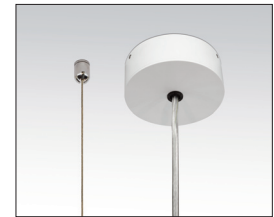

Emergency

Luminaires can be wired for emergency circuit and/or emergency battery backup.
Consult factory for options.

Finish

Standard finish is "Ultimate" aluminum - a smooth, clean and durable finish achieved from a deep-etch and two step clear anodizing process.
White, Black, Custom powdercoat options also available.