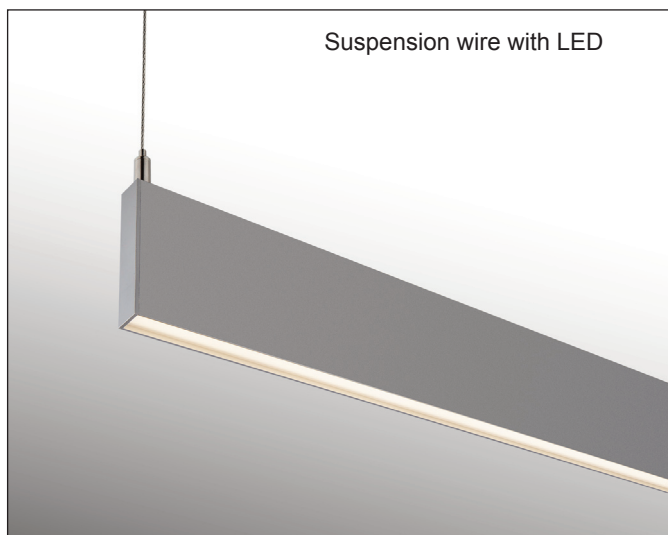

MICRO-HB

Indirect / Direct with optional spots

Suspended
Wall

MICRO-HB

INDIRECT / DIRECT with optional spots - Suspended, Wall Mount

ZALITE

Dimensions

Distribution

MICRO-HB

INDIRECT / DIRECT with optional spots - Suspended, Wall Mount

1. Base Model

MICRO-HB-S	Suspended (Indirect / Direct)
MICRO-HB-SBRACKET	Suspended Bracket Mount
MICRO-HB-WM	Wall Mounted (Indirect / Direct)