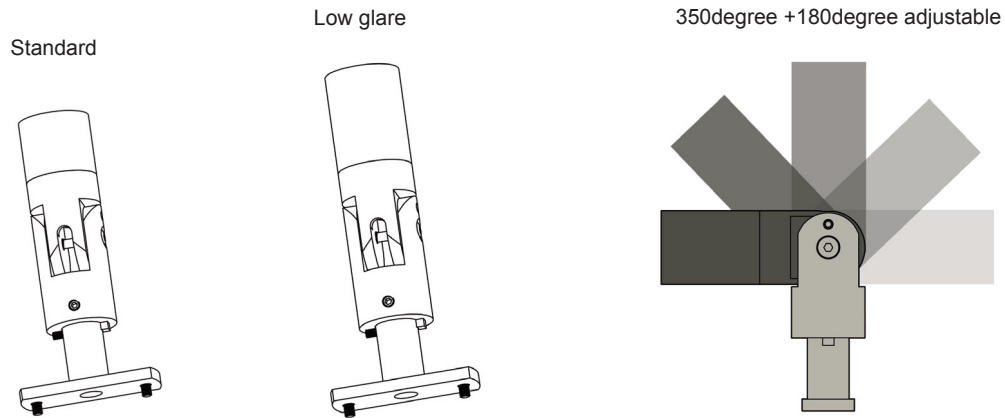

MICRO-HB

INDIRECT / DIRECT with optional spots - Suspended, Wall Mount

5. DOWNLIGHTS - optional(Enter Q'ty of Downlights)

STD Downlight(2W 3V)	Adjustable downlight, 105 lm/w 210delivered lumen
LG Downlight(2W 3V)	Low glare downlight (With longer sleeves), 61 lm/w 122 delivered lumen

6. LED Driver (remote only)

0/1-10V	0/1-10V dimming
DALI	DALI dimming
DMX	DMX dimming
NONDIM	Non-dimmable
OTHER	(Consult factory for options)

7. Finish

AL	Standard, natural aluminum
BK	Black powdercoat
WH	White powdercoat
Custom	Custom Color

8. Additional options (remote only)

EM	1.5 H Emergency Kit - remote
MS	Motion sensor
Others	Contact factory