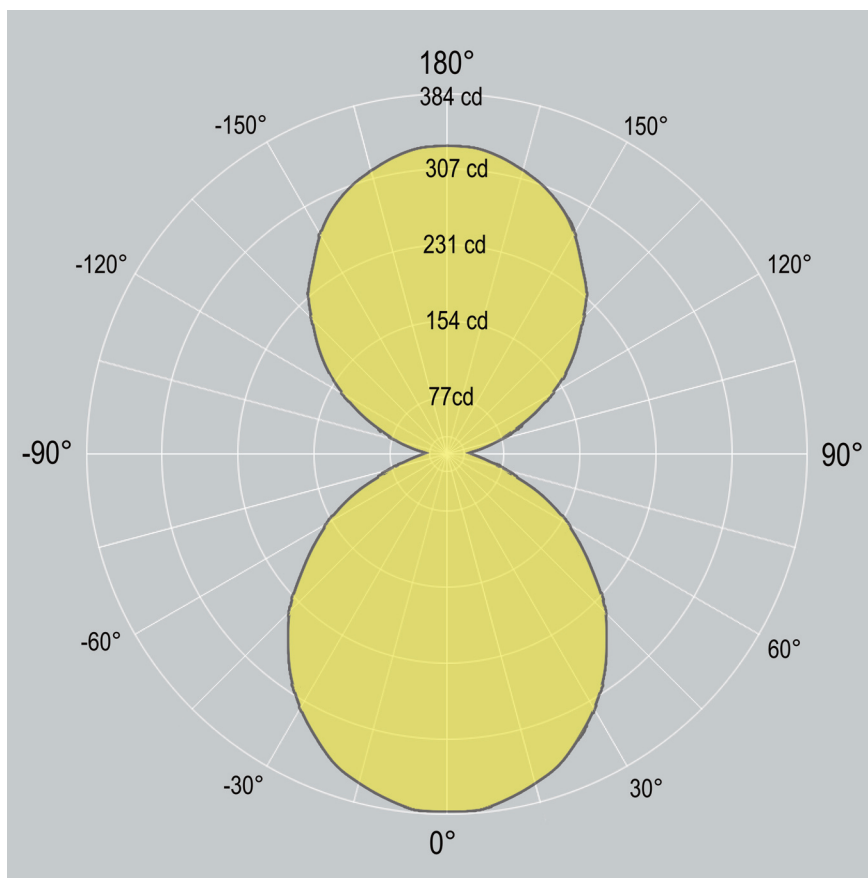

MICRO-HB

Indirect / Direct with optional spots

Suspended
Wall

MICRO-HB

INDIRECT / DIRECT with optional spots - Suspended, Wall Mount

ZALITE

Dimensions

Distribution

MICRO-HB-S & MICRO-HB-SBRACKET
Suspended Indirect/Direct

MICRO-HB-WM
Wall Mount Indirect/Direct

2. Run Length

Enter total linear length, (example: 6M)

3. LED Lamping (indirect)

STD - **xxxxK** (example: STD-4000K) Standard Output, LED 2x20W/M 1900 delivered lm, 43 lm/W @ 4000K

HI - **xxxxK** (example: HI-4000K) High Output, LED 2x30W/M 2850 delivered lm, 41 lm/W @ 4000K

CCT: 3000K 3500K 4000K Option: 2700K 5000K 5700K 6500K

CV - **xxxxK** Additional LED Options
Constant Voltage (for custom lengths) 24/12VDC
Contact factory for detail

TW Tunable White (2700K - 6500K)
Contact factory for detail

RGBW RGB+WHITE - 24/12VDC
Contact factory for detail

4. SPOTS - optional

xxxSPOTS Specify the number of 6-lamp spot modules in the run
6-lamp spot module: 15W, 61 lm/w, 900 delivered lumen, CCT 4000K
Beam angle: 25° 40° 60° 80° 100° 30x65°