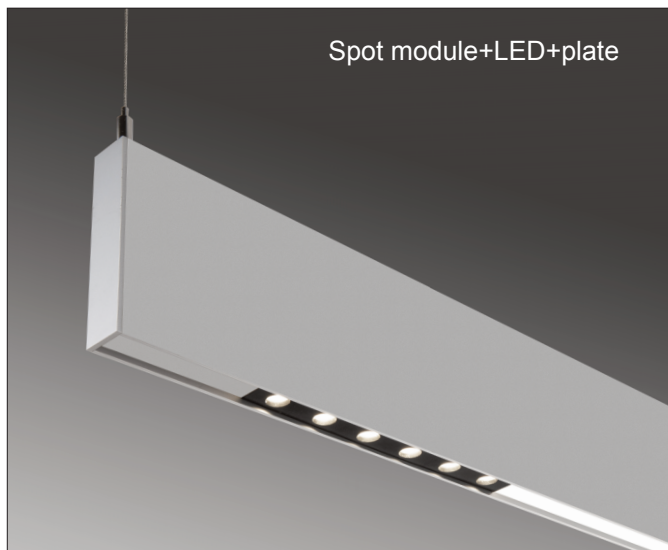

MICRO-HB

Indirect / Direct with optional spots

Suspended
Wall

MICRO-HB

INDIRECT / DIRECT with optional spots - Suspended, Wall Mount

ZALITE

Dimensions

Distribution

MICRO-HB

INDIRECT / DIRECT with optional spots - Suspended, Wall Mount

1. Base Model

MICRO-HB-S	Suspended (Indirect / Direct)
MICRO-HB-SBRACKET	Suspended Bracket Mount
MICRO-HB-WM	Wall Mounted (Indirect / Direct)

MICRO-HB-S & MICRO-HB-SBRACKET
Suspended Indirect/Direct

MICRO-HB-WM
Wall Mount Indirect/Direct

2. Run Length

Enter total linear length, (example: 6M)

3. LED Lamping (indirect)

STD - **xxxxK** (example: STD-4000K) Standard Output, LED 2x20W/M 1900 delivered lm, 43 lm/W @ 4000K