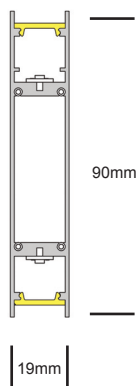

MICRO-HB

Indirect / Direct with optional spots

Suspended
Wall

MICRO-HB

INDIRECT / DIRECT with optional spots - Suspended, Wall Mount

ZALITE

Dimensions

Distribution

MICRO-HB

INDIRECT / DIRECT with optional spots - Suspended, Wall Mount

1. Base Model

MICRO-HB-S	Suspended (Indirect / Direct)
MICRO-HB-SBRACKET	Suspended Bracket Mount
MICRO-HB-WM	Wall Mounted (Indirect / Direct)

MICRO-HB-S & MICRO-HB-SBRACKET
Suspended Indirect/Direct

MICRO-HB-WM
Wall Mount Indirect/Direct

2. Run Length

Enter total linear length, (example: 6M)

3. LED Lamping (indirect)

STD - **xxxxK** (example: STD-4000K) Standard Output, LED 2x20W/M 1900 delivered lm, 43 lm/W @ 4000K

TW Tunable White (2700K - 6500K)
Contact factory for detail

RGBW RGB+WHITE - 24/12VDC
Contact factory for detail

4. SPOTS - optional

xxxSPOTS Specify the number of 6-lamp spot modules in the run
6-lamp spot module: 15W, 61 lm/w, 900 delivered lumen, CCT 4000K
Beam angle: 25° 40° 60° 80° 100° 30x65°