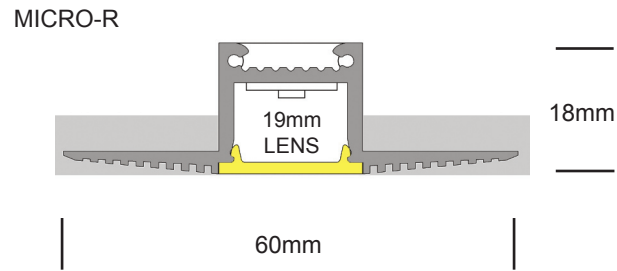

MICRO-R & MICRO-RT

Recessed Trimless
Recessed with Trim

MICRO-R & MICRO-RT

Recessed Trimless - Recessed with Trim

LIGHT FORMS

Dimensions

Distribution

MICRO-R & MICRO-RT

Recessed Trimless - Recessed with Trim

LIGHT FORMS

1. Base Model

MICRO-R	Recessed - (Trimless)
MICRO-RT	Recessed - (with Trim)

MICRO-R & MICRO-RT
Recessed

2. Run Length

Enter total linear length, (example: 6M)

3. LED Lamping

STD - xxxxK (example: STD-4000K)	Standard Output, LED 20 W/M, 2100 delivered lm/M , 92 lm/W @ 4000K
---	--

HI - xxxxK (example: HI-4000K)	High Output, LED 30 W/M, 3045 delivered lm/M, 87 lm/W @ 4000K
---------------------------------------	---