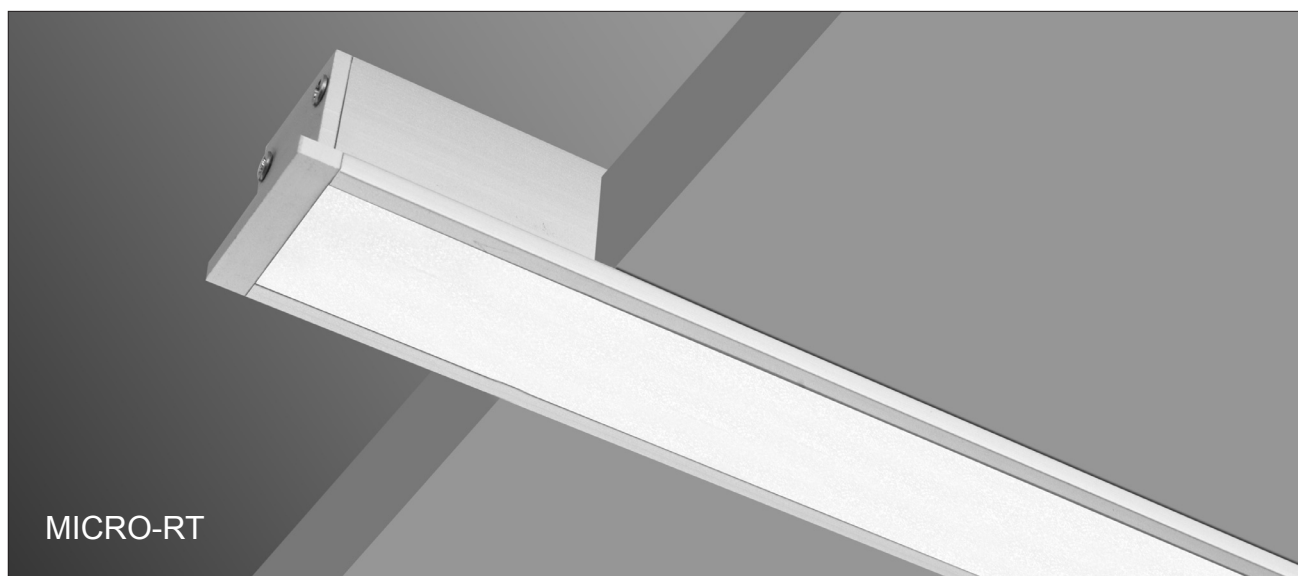

MICRO-R & MICRO-RT

Recessed Trimless
Recessed with Trim

MICRO-R & MICRO-RT

Recessed Trimless - Recessed with Trim

LIGHT FORMS

Dimensions

Distribution

MICRO-R & MICRO-RT

Recessed Trimless - Recessed with Trim

LIGHT FORMS

1. Base Model

MICRO-R	Recessed - (Trimless)
MICRO-RT	Recessed - (with Trim)

MICRO-R & MICRO-RT
Recessed

2. Run Length

Enter total linear length, (example: 6M)