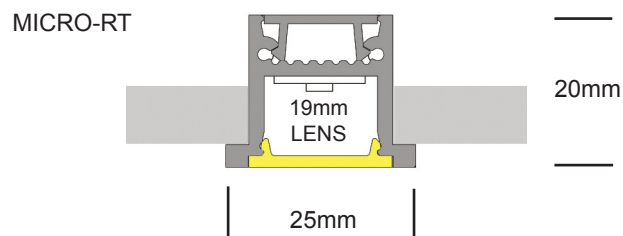

MICRO-R & MICRO-RT

Recessed Trimless
Recessed with Trim

MICRO-R & MICRO-RT

Recessed Trimless - Recessed with Trim

LIGHT FORMS

Dimensions

Distribution

MICRO-R & MICRO-RT

Recessed Trimless - Recessed with Trim

LIGHT FORMS

1. Base Model

MICRO-R	Recessed - (Trimless)
MICRO-RT	Recessed - (with Trim)

MICRO-R & MICRO-RT
Recessed

2. Run Length

Enter total linear length, (example: 6M)

3. LED Lamping

STD - xxxxK (example: STD-4000K)	Standard Output, LED 20 W/M, 2100 delivered lm/M , 92 lm/W @ 4000K
---	--

HI - xxxxK (example: HI-4000K)	High Output, LED 30 W/M, 3045 delivered lm/M, 87 lm/W @ 4000K
---------------------------------------	---