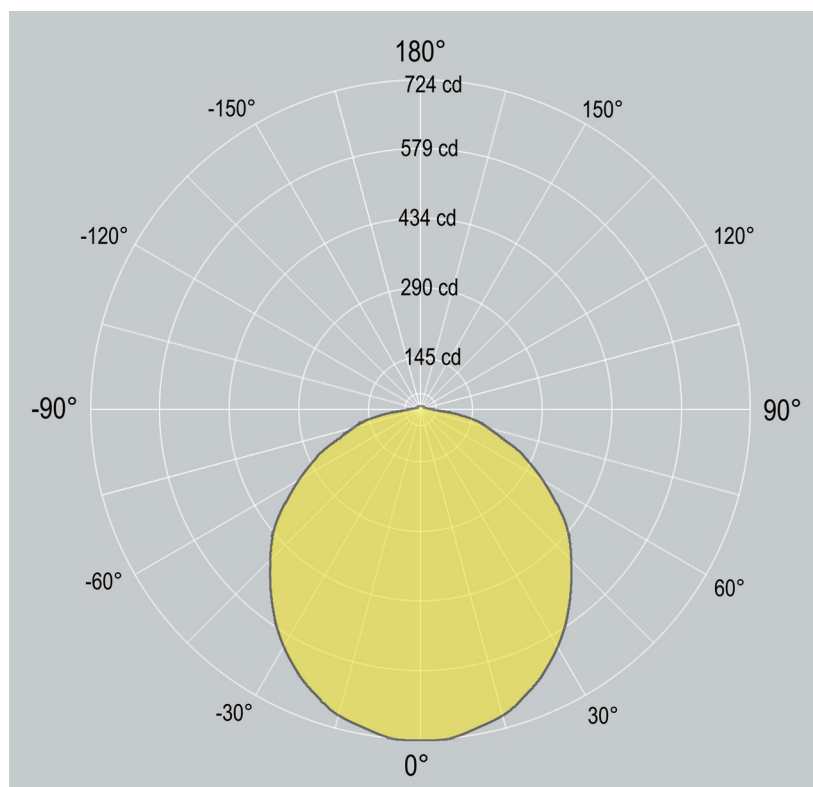

MICRO-R & MICRO-RT

Recessed Trimless
Recessed with Trim

MICRO-R & MICRO-RT

Recessed Trimless - Recessed with Trim

LIGHT FORMS

Dimensions

Distribution

MICRO-R & MICRO-RT

Recessed Trimless - Recessed with Trim

LIGHT FORMS

1. Base Model

MICRO-R	Recessed - (Trimless)
MICRO-RT	Recessed - (with Trim)

MICRO-R & MICRO-RT
Recessed

2. Run Length

Enter total linear length, (example: 6M)

3. LED Lamping

STD - xxxxK (example: STD-4000K)	Standard Output, LED 20 W/M, 2100 delivered lm/M , 92 lm/W @ 4000K
---	--

HI - xxxxK (example: HI-4000K)	High Output, LED 30 W/M, 3045 delivered lm/M, 87 lm/W @ 4000K
---------------------------------------	---

CCT: 3000K 3500K 4000K Option: 2700K 5000K 5700K 6500K

CV - xxxxK

Additional LED Options
Constant Voltage (for custom lengths) - 12Vdc/24Vdc

TW

Contact factory for detail
Tunable White (2700K - 6500K)

RGBW - xxxxK