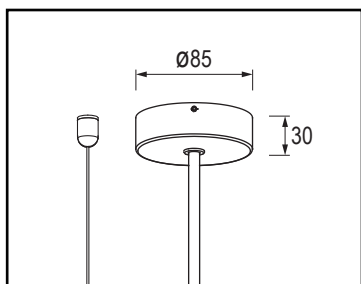

5. SUSPENSION MOUNT CANOPY

RC	Canopy in round shape - suspended only
SC	Canopy in square shape - suspended only
PS	Powered suspension kits, no canopy- suspended only

Round canopy