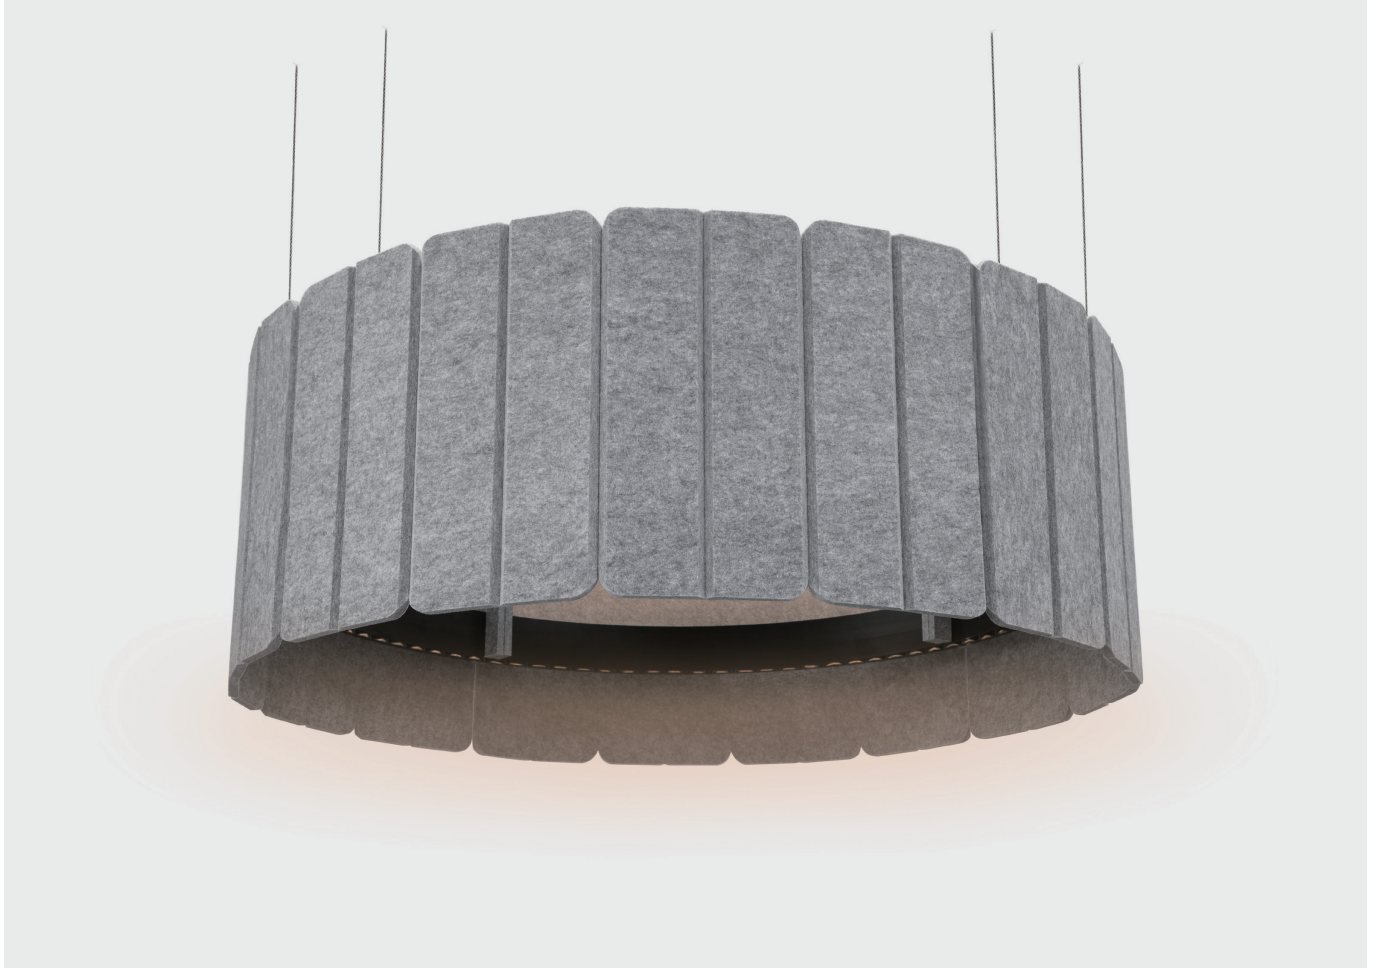

MOONCARRY

Acoustic Lighting

MC-800-STD-LG

Features

- Highly effective noise absorption
- 5 sizes and a wide range of colors
- High performance direct-indirect distribution
- Low UGR reflector design
- Height adjustable 3m suspensions and clear teflon cable
- Can be mounted flush to ceiling

220-240V

DIM

IP20

RoHS

DIMENSIONS

MATERIAL SPECIFICATIONS

MATERIAL	100% Recyclable PET fiber
DENSITY	1900g/m ²
FIRE TEST	GB8624 B1
SOUND ABSORPTION	Noise reduction coefficient (NRC) >0.8
TESTING PROCEDURE	AS ISO 354 - 2006 / AS ISO 11654 - 1997
COLOR	See color code on Page 4

ORDERING INFO

1. BASIC MODEL

MC-800	Suspended / Surface mounted - direct-indirect / direct only
MC-1200	Suspended / Surface mounted - direct-indirect / direct only
MC-1500	Suspended / Surface mounted - direct-indirect / direct only
MC2-700	Suspended / Surface mounted - direct-indirect / direct only
MC2-1350	Suspended / Surface mounted - direct-indirect / direct only