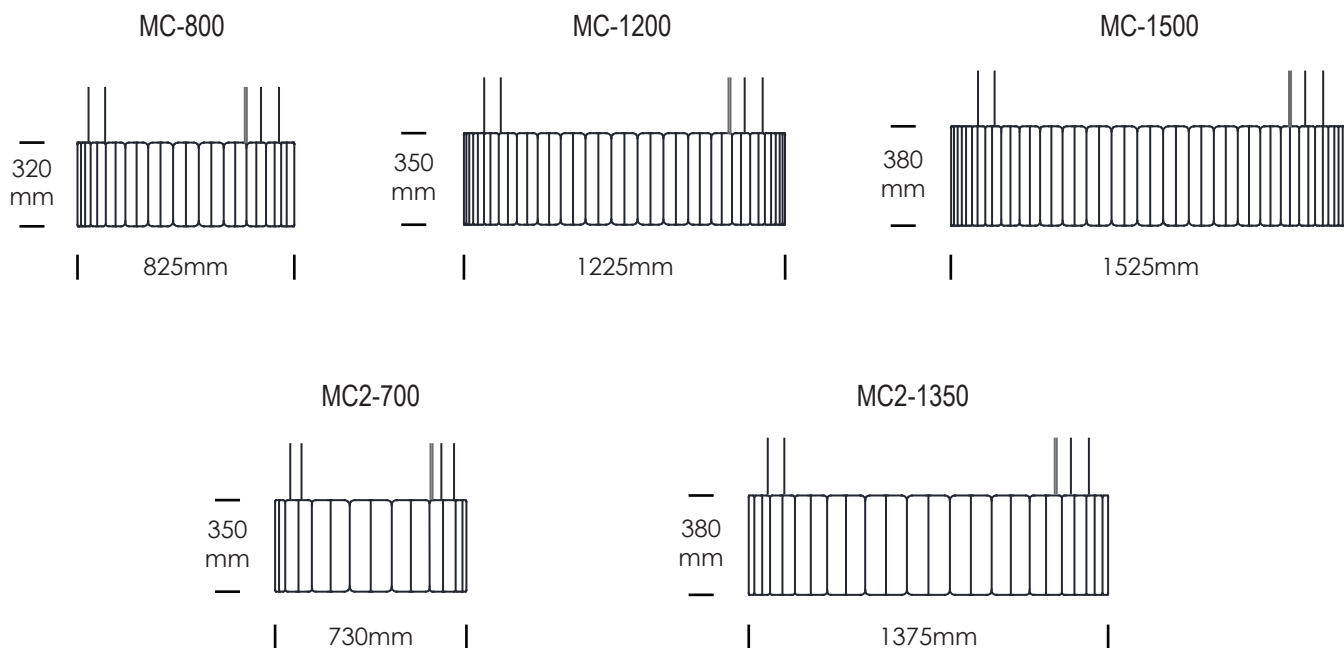

MOONCARRY

Acoustic Lighting

MC-800-STD-LG

Features

- Highly effective noise absorption
- 5 sizes and a wide range of colors
- High performance direct-indirect distribution
- Low UGR reflector design
- Height adjustable 3m suspensions and clear teflon cable
- Can be mounted flush to ceiling

220-240V

DIM

IP20

RoHS

DIMENSIONS

MATERIAL SPECIFICATIONS

MATERIAL	100% Recyclable PET fiber
DENSITY	1900g/m ²
FIRE TEST	GB8624 B1
SOUND ABSORPTION	Noise reduction coefficient (NRC) >0.8
TESTING PROCEDURE	AS ISO 354 - 2006 / AS ISO 11654 - 1997
COLOR	See color code on Page 4

2. LED LAMPING - DIRECT LIGHT

S - STD - xxxxK	Spot cluster, standard output, LED 6W per cluster
S - HI - xxxxK	Spot cluster, high output, LED 9W per cluster

Note: Standard CCT: **3000K, 3500K, 4000K**; **CRI80 and CRI90** are available.

Other option: 2700K, 5000K, 5700K, 6500K, red, green, blue, TUNE(2700K-6500K). Contact factory for details.

See page 5 for information of LED lamping output.

Spot cluster

3. LED LAMPING - INDIRECT LIGHT

L - STD - xxxxK	Linear LED strip, standard output, LED 20W/M
L - HI - xxxxK	Linear LED strip, high output, LED 30W/M
NONE	DIRECT-ONLY fixture