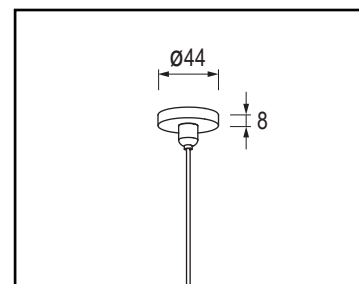

Powered suspension kit

6. OPTIONAL ADD-ONS

EM	1.5 hour emergency kit (remote only)
SS	PIR sensor
OTHERS	Consult factory for options

COLOR CODE