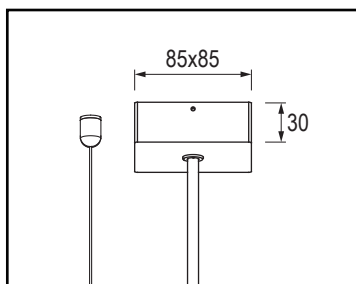

Square canopy