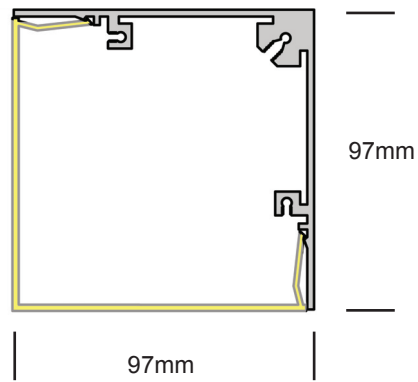


NOVENTA3.5 – NV3.5

Suspended
Corner Mount

NOVENTA3.5 — NV3.5

Suspended, Corner Mount

ZALITE

NOVENTA3.5 — NV3.5

Suspended, Corner Mount

ZALITE

Dimensions

Distribution

NOVENTA3.5 — NV3.5

Suspended, Corner Mount

ZALITE

1. Base Model

NV3.5-S	Suspended 'L orientation'
NV3.5-SDIA	Suspended 'DIAMOND orientation'
NV3.5-SM	Surface, Wall, Ceiling, Corner Mounted

NV3.5-S
Suspended "L" orientation

NV3.5-SDIA
Suspended "DIAMOND" orientation

NV3.5-SM
Wall, Ceiling or Corner Mount

NOVENTA3.5 — NV3.5

Suspended, Corner Mount

ZALITE

2. Run Length

Enter total linear length, (example: 6M)

3. Lamping

	SINGLE ROW LINEAR LED
STD - xxxxK	Standard Output, LED 20W/M 3150 delivered lm/M, 106 lm/W @ 4000K
HI - xxxxK	High Output, LED 30W/M 3500 delivered lm/M, 100 lm/W @ 4000K
	CCT: 3000K 3500K 4000K Option: 2700K 5000K 5700K 6500K Dual Row LED Strip Available
	Additional Single Row LED Options
CV	Constant Voltage (for custom lengths) - 12Vdc/24Vdc Contact factory for detail
TW	Tunable White (2700K - 6500K) Contact factory for detail
RGBW	Standard Output - RGB+WHITE - 24Vdc/12Vdc Contact factory for detail