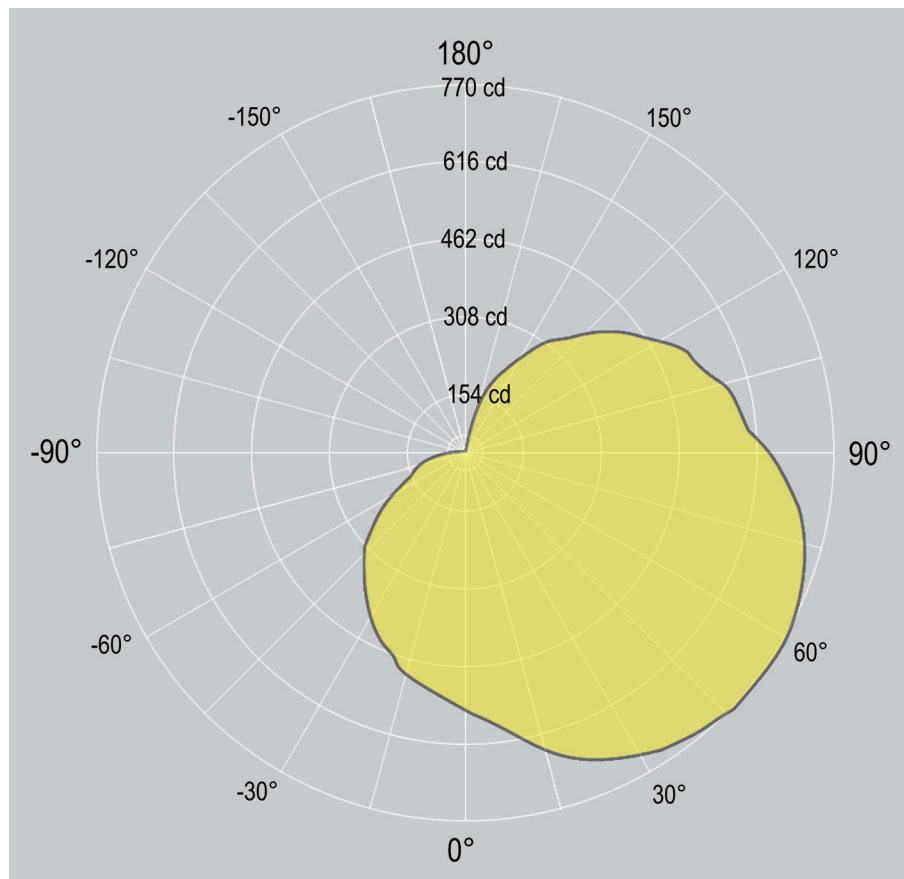


NOVENTA3.5 – NV3.5

Suspended
Corner Mount

NOVENTA3.5 — NV3.5

Suspended, Corner Mount

ZALITE

NOVENTA3.5 — NV3.5

Suspended, Corner Mount

ZALITE

Dimensions

Distribution

NOVENTA3.5 — NV3.5

Suspended, Corner Mount

ZALITE

1. Base Model

NV3.5-S	Suspended 'L orientation'
NV3.5-SDIA	Suspended 'DIAMOND orientation'
NV3.5-SM	Surface, Wall, Ceiling, Corner Mounted

NV3.5-S
Suspended "L" orientation

NV3.5-SDIA
Suspended "DIAMOND" orientation

NV3.5-SM
Wall, Ceiling or Corner Mount

NOVENTA3.5 — NV3.5

Suspended, Corner Mount

ZALITE

2. Run Length

Enter total linear length, (example: 6M)

3. Lamping

	SINGLE ROW LINEAR LED
STD - xxxxK	Standard Output, LED 20W/M 3150 delivered lm/M, 106 lm/W @ 4000K
HI - xxxxK	High Output, LED 30W/M 3500 delivered lm/M, 100 lm/W @ 4000K
	CCT: 3000K 3500K 4000K Option: 2700K 5000K 5700K 6500K Dual Row LED Strip Available
	Additional Single Row LED Options
CV	Constant Voltage (for custom lengths) - 12Vdc/24Vdc Contact factory for detail
TW	Tunable White (2700K - 6500K) Contact factory for detail
RGBW	Standard Output - RGB+WHITE - 24Vdc/12Vdc Contact factory for detail