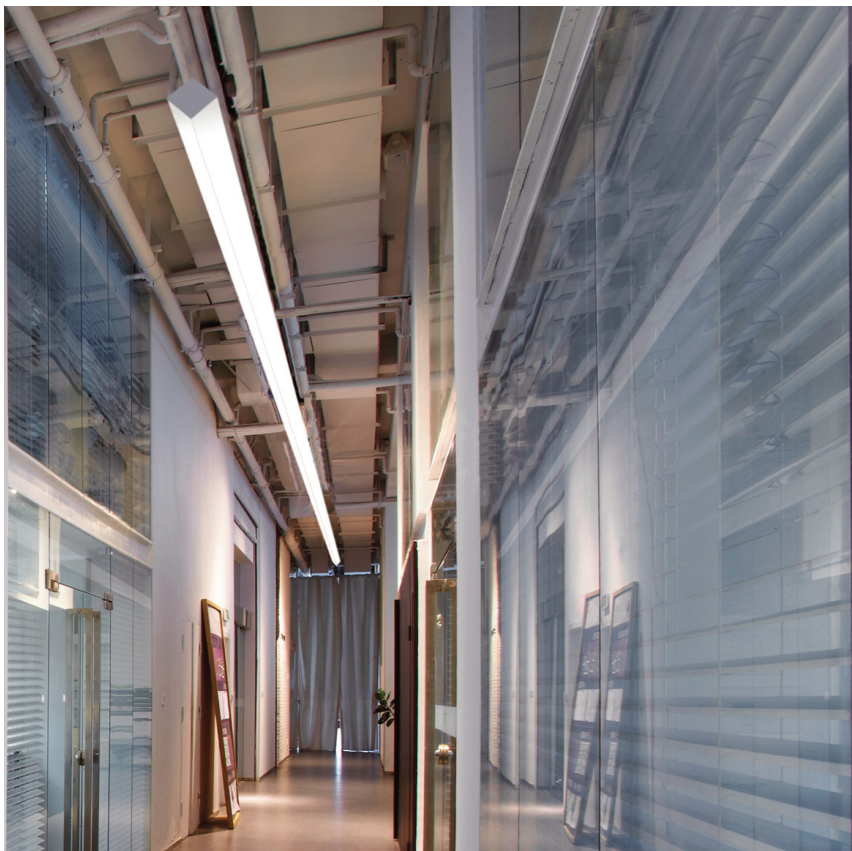


NOVENTA3.5 – NV3.5

Suspended
Corner Mount

NOVENTA3.5 — NV3.5

Suspended, Corner Mount

ZALITE

NOVENTA3.5 — NV3.5

Suspended, Corner Mount

ZALITE

Dimensions

Distribution

NOVENTA3.5 — NV3.5

Suspended, Corner Mount

ZALITE

1. Base Model

NV3.5-S	Suspended 'L orientation'
NV3.5-SDIA	Suspended 'DIAMOND orientation'
NV3.5-SM	Surface, Wall, Ceiling, Corner Mounted

NV3.5-S
Suspended "L" orientation

NV3.5-SDIA
Suspended "DIAMOND" orientation

NV3.5-SM
Wall, Ceiling or Corner Mount

NOVENTA3.5 — NV3.5

Suspended, Corner Mount

ZALITE

2. Run Length

Enter total linear length, (example: 6M)