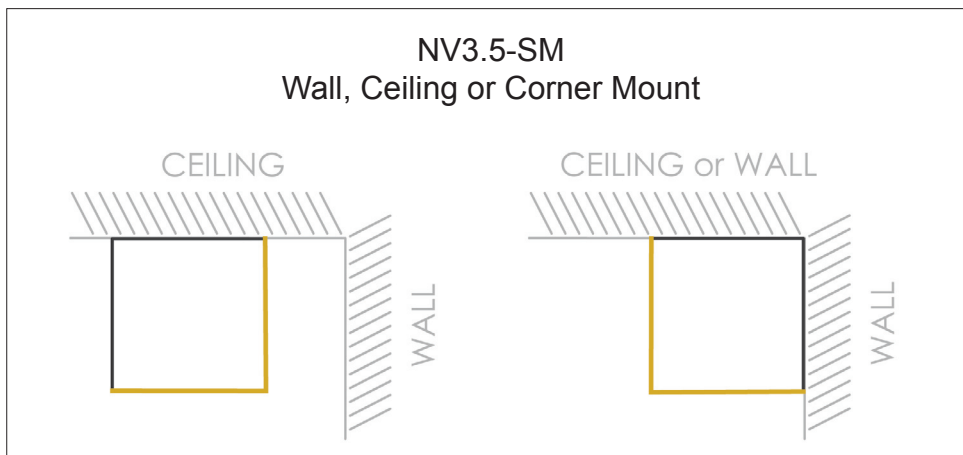

Dimensions

Distribution

NOVENTA3.5 — NV3.5

Suspended, Corner Mount

ZALITE

1. Base Model

NV3.5-S	Suspended 'L orientation'
NV3.5-SDIA	Suspended 'DIAMOND orientation'
NV3.5-SM	Surface, Wall, Ceiling, Corner Mounted

NV3.5-S
Suspended "L" orientation

NV3.5-SDIA
Suspended "DIAMOND" orientation

NV3.5-SM
Wall, Ceiling or Corner Mount

NOVENTA3.5 — NV3.5

Suspended, Corner Mount

ZALITE

2. Run Length

Enter total linear length, (example: 6M)

3. Lamping

	SINGLE ROW LINEAR LED
STD - xxxxK	Standard Output, LED 20W/M 3150 delivered lm/M, 106 lm/W @ 4000K
HI - xxxxK	High Output, LED 30W/M 3500 delivered lm/M, 100 lm/W @ 4000K
	CCT: 3000K 3500K 4000K Option: 2700K 5000K 5700K 6500K Dual Row LED Strip Available
	Additional Single Row LED Options
CV	Constant Voltage (for custom lengths) - 12Vdc/24Vdc Contact factory for detail
TW	Tunable White (2700K - 6500K) Contact factory for detail
RGBW	Standard Output - RGB+WHITE - 24Vdc/12Vdc Contact factory for detail