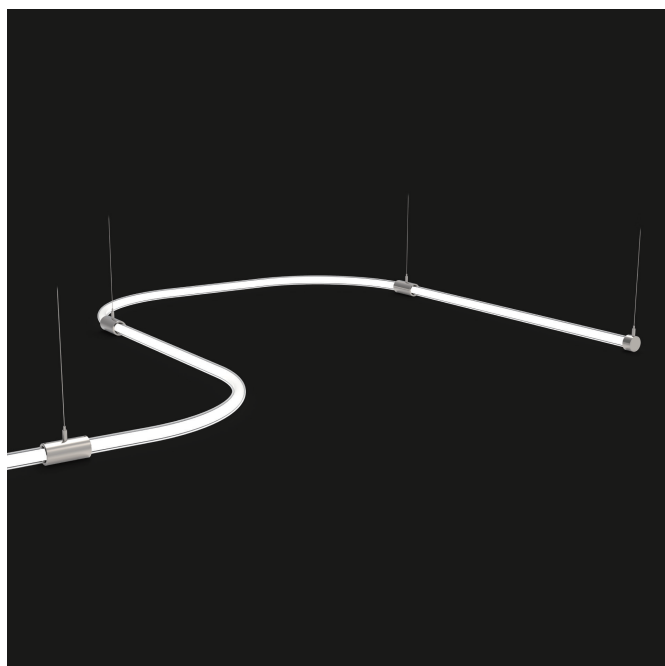

Features

- 360-degree illumination
- Custom curved or straight shapes and configurations
- Remote driver, dim or non-dim available
- Wide range of finishes
- 100% recyclable, extruded architectural grade T6063 aluminum

Mounting

- Suspended, surface, wall

PHOTOS

Dimensions

Distributions

4. DRIVER (REMOTE ONLY)

STD	Non-dimmable
0/1-10V	1-10V / 0-10V dimming
DALI	DALI dimming
DMX	DMX dimming
OTHER	Consult factory for options

5. SUSPENSION MOUNT CANOPY

RC	Canopy in round shape - suspended only
SC	Canopy in square shape - suspended only
PS	Powered suspension kits, no canopy- suspended only

Round canopy

Square canopy

Powered suspension kit

Note: Data provided is from a photometric test of diameter 1 meter fixture output with 90CRI at 4000K using a non-dimmable driver.

More information and data,
please visit:
www.zalite.cn

V1.0_2025-09