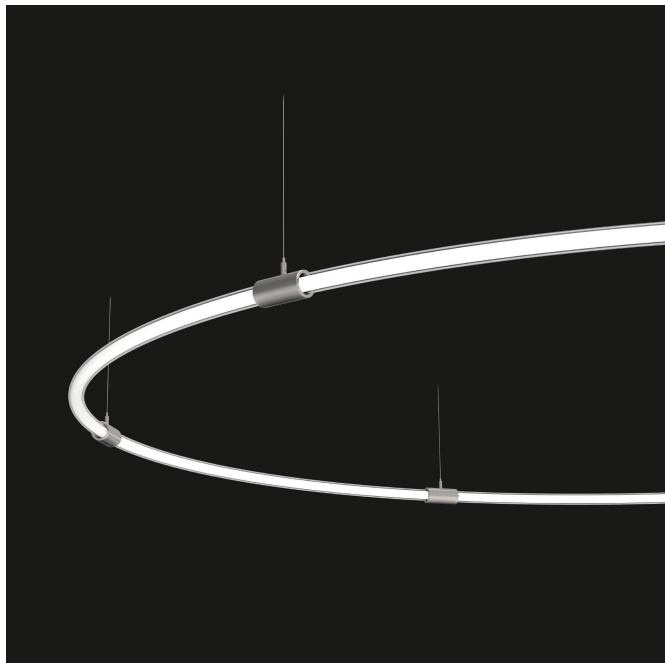

Features

- 360-degree illumination
- Custom curved or straight shapes and configurations
- Remote driver, dim or non-dim available
- Wide range of finishes
- 100% recyclable, extruded architectural grade T6063 aluminum

Mounting

- Suspended, surface, wall

PHOTOS

Dimensions

Distributions

4. DRIVER (REMOTE ONLY)

STD	Non-dimmable
0/1-10V	1-10V / 0-10V dimming
DALI	DALI dimming
DMX	DMX dimming
OTHER	Consult factory for options

5. SUSPENSION MOUNT CANOPY

RC	Canopy in round shape - suspended only
SC	Canopy in square shape - suspended only
PS	Powered suspension kits, no canopy- suspended only

Round canopy

Square canopy

Powered suspension kit

Note: Data provided is from a photometric test of diameter 1 meter fixture output with 90CRI at 4000K using a non-dimmable driver.

More information and data,
please visit:
www.zalite.cn

V1.0_2025-09