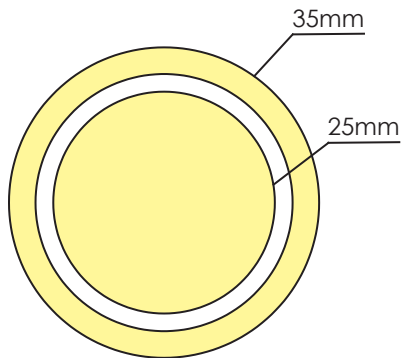

Mounting

- Suspended, surface, wall

PHOTOS

Dimensions

Distributions

4. DRIVER (REMOTE ONLY)

STD	Non-dimmable
0/1-10V	1-10V / 0-10V dimming
DALI	DALI dimming
DMX	DMX dimming
OTHER	Consult factory for options

Note: Data provided is from a photometric test of diameter 1 meter fixture output with 90CRI at 4000K using a non-dimmable driver.

More information and data,
please visit:
www.zalite.cn

V1.0_2025-09