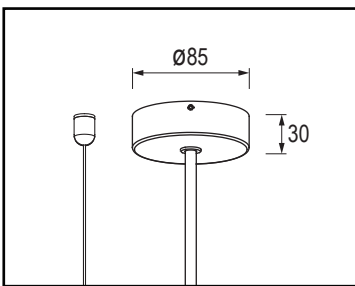

4. DRIVER (REMOTE ONLY)

STD	Non-dimmable
0/1-10V	1-10V / 0-10V dimming
DALI	DALI dimming
DMX	DMX dimming
OTHER	Consult factory for options

5. SUSPENSION MOUNT CANOPY

RC	Canopy in round shape - suspended only
SC	Canopy in square shape - suspended only
PS	Powered suspension kits, no canopy- suspended only

Round canopy