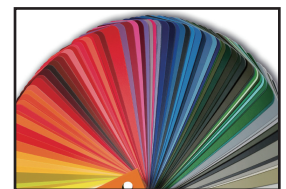

6. FINISH

BK	Matt black powercoat
WH	Matt white powercoat
SG	Silver grey powercoat
CF	Custom finish - RAL or Pantone or other finish options

Matt black

Matt white

Silver grey

Custom

7. OPTIONAL ADD-ONS

EM	1.5 hour emergency kit (remote only)
SS	PIR sensor
OTHERS	Consult factory for options