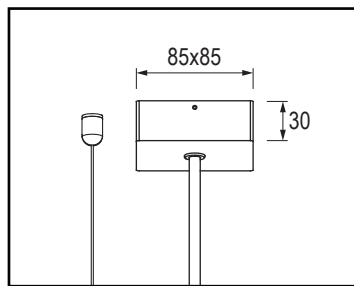

Square canopy