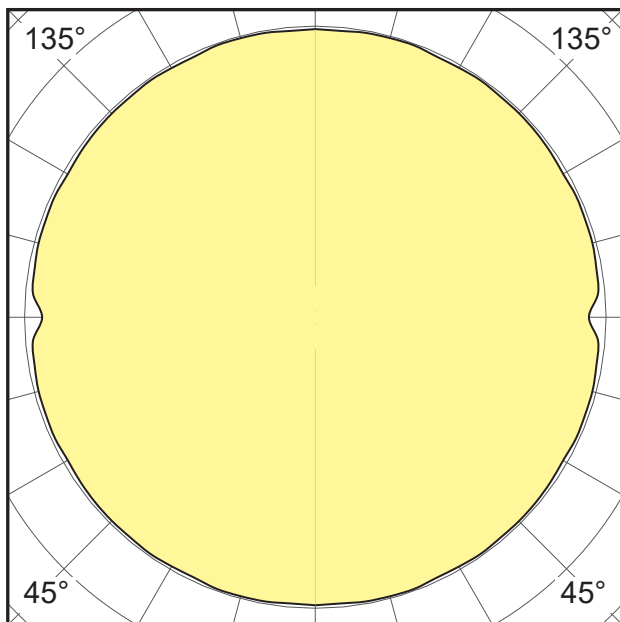

Mounting

- Suspended, surface, wall

PHOTOS

Dimensions

Distributions

4. DRIVER (REMOTE ONLY)

STD	Non-dimmable
0/1-10V	1-10V / 0-10V dimming
DALI	DALI dimming
DMX	DMX dimming
OTHER	Consult factory for options