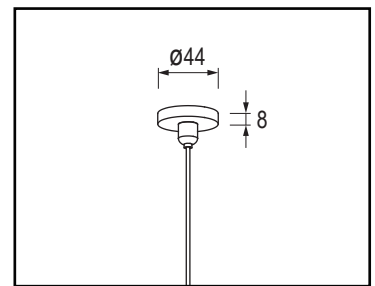

Powered suspension kit