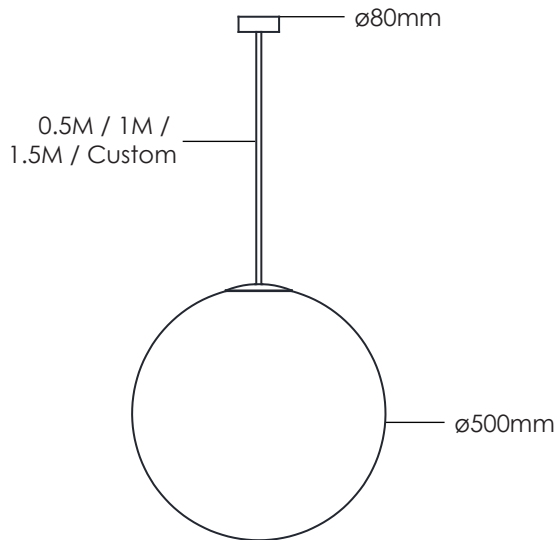

FEATURES

- Oval glass housing
- Integrated driver, dim or non-dim available
- Wide range of colors
- 100% recyclable, extruded architectural grade T6063 aluminum

DIMENSIONS

Remoted Driver

Integrated Driver

DISTRIBUTIONS

ORDERING INFO

VENUS500 - STD

LIGHT DISTRIBUTION	330°
LED TUBE LUMENS	3850lm@3000K / 4100lm@4000K
EFFICACY	Up to 124lm/W
CCT	3000K / 3500K / 4000K / RGBW
CRI	> 90
POWER	33W
DIMMING	Non-dim / 0/1-10V / DALI
INPUT	220-240V AC
SIZE	φ500mm ball
ROD LENGTH	0.5M / 1M / 1.5M / Custom length
FINISH	See color codes as shown

VENUS500 - HI

LIGHT DISTRIBUTION	330°
LED TUBE LUMENS	5050lm@3000K / 5400lm@4000K
EFFICACY	Up to 120lm/W
CCT	3000K / 3500K / 4000K / RGBW
CRI	> 90
POWER	45W
DIMMING	Non-dim / 0/1-10V / DALI
INPUT	220-240V AC
SIZE	φ500mm ball
ROD LENGTH	0.5M / 1M / 1.5M / Custom length
FINISH	See color codes as shown

VENUS 500

Suspended

ZALITE

VENUS500 - E27

LIGHT DISTRIBUTION	330°
LIGHT SOURCE	LED bulb
BULB BASE	E27
INPUT	220-240V AC
SIZE	φ500mm ball
ROD LENGTH	0.5M / 1M / 1.5M / Custom length
FINISH	See color codes as shown