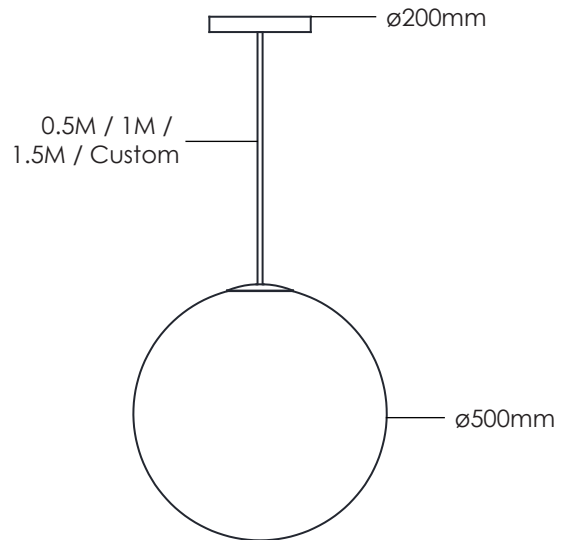

FEATURES

- Oval glass housing
- Integrated driver, dim or non-dim available
- Wide range of colors
- 100% recyclable, extruded architectural grade T6063 aluminum

DIMENSIONS

Remoted Driver

Integrated Driver

DISTRIBUTIONS

ORDERING INFO

VENUS500 - STD

LIGHT DISTRIBUTION	330°
LED TUBE LUMENS	3850lm@3000K / 4100lm@4000K
EFFICACY	Up to 124lm/W
CCT	3000K / 3500K / 4000K / RGBW
CRI	> 90
POWER	33W
DIMMING	Non-dim / 0/1-10V / DALI
INPUT	220-240V AC
SIZE	φ500mm ball
ROD LENGTH	0.5M / 1M / 1.5M / Custom length
FINISH	See color codes as shown

VENUS500 - HI

LIGHT DISTRIBUTION	330°
LED TUBE LUMENS	5050lm@3000K / 5400lm@4000K
EFFICACY	Up to 120lm/W
CCT	3000K / 3500K / 4000K / RGBW
CRI	> 90
POWER	45W
DIMMING	Non-dim / 0/1-10V / DALI
INPUT	220-240V AC
SIZE	φ500mm ball
ROD LENGTH	0.5M / 1M / 1.5M / Custom length
FINISH	See color codes as shown

VENUS 500

Suspended

ZALITE

VENUS500 - E27

LIGHT DISTRIBUTION	330°
LIGHT SOURCE	LED bulb
BULB BASE	E27
INPUT	220-240V AC
SIZE	φ500mm ball
ROD LENGTH	0.5M / 1M / 1.5M / Custom length
FINISH	See color codes as shown