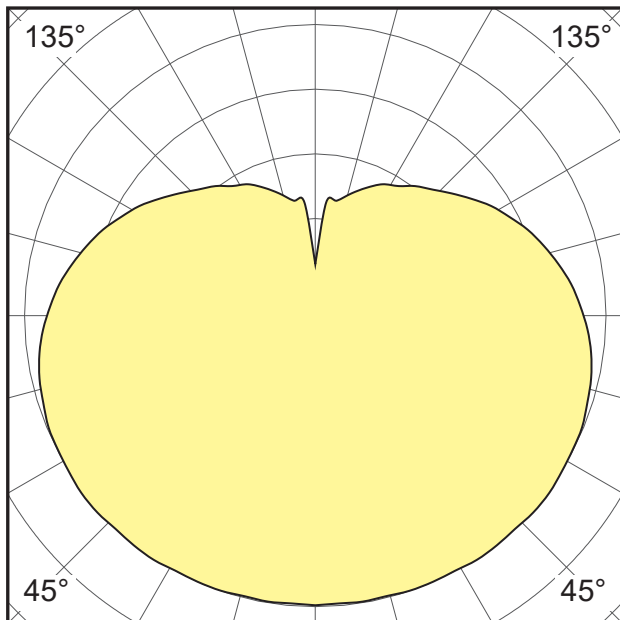

FEATURES

- Oval glass housing
- Integrated driver, dim or non-dim available
- Wide range of colors
- 100% recyclable, extruded architectural grade T6063 aluminum

DIMENSIONS

Remoted Driver

Integrated Driver

DISTRIBUTIONS

ORDERING INFO

VENUS500 - STD

LIGHT DISTRIBUTION	330°
LED TUBE LUMENS	3850lm@3000K / 4100lm@4000K
EFFICACY	Up to 124lm/W
CCT	3000K / 3500K / 4000K / RGBW
CRI	> 90
POWER	33W
DIMMING	Non-dim / 0/1-10V / DALI
INPUT	220-240V AC
SIZE	φ500mm ball
ROD LENGTH	0.5M / 1M / 1.5M / Custom length
FINISH	See color codes as shown

VENUS500 - HI

LIGHT DISTRIBUTION	330°
LED TUBE LUMENS	5050lm@3000K / 5400lm@4000K
EFFICACY	Up to 120lm/W
CCT	3000K / 3500K / 4000K / RGBW
CRI	> 90
POWER	45W
DIMMING	Non-dim / 0/1-10V / DALI
INPUT	220-240V AC
SIZE	φ500mm ball
ROD LENGTH	0.5M / 1M / 1.5M / Custom length
FINISH	See color codes as shown

VENUS 500

Suspended

ZALITE

VENUS500 - E27

LIGHT DISTRIBUTION	330°
LIGHT SOURCE	LED bulb
BULB BASE	E27
INPUT	220-240V AC
SIZE	φ500mm ball
ROD LENGTH	0.5M / 1M / 1.5M / Custom length
FINISH	See color codes as shown